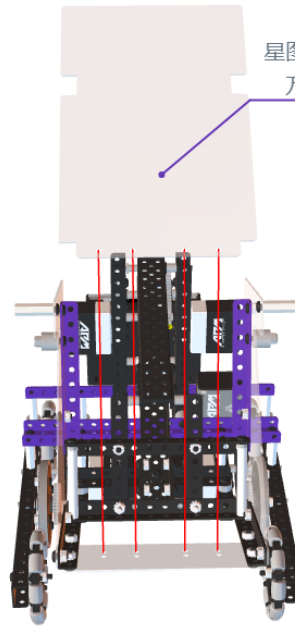

A white rectangular input field with a thin grey border. The number '2' is centered within the field. A small downward-pointing arrow is visible on the right side of the field.

A white rectangular input field with a thin grey border, containing the number '4' in the center. A small downward-pointing arrow is visible on the right side of the field.

18

A white horizontal input field with a thin grey border. The number "20" is centered within the field. A small downward-pointing arrow is visible on the right side of the field.

22

24

26

28

A white rectangular input field with a thin border, containing the number '30' in the center. A small downward-pointing arrow is visible on the right side of the field.

49

50

60

64

66

68

70

72

74

斜板安装前先撕掉透明板两侧的保护膜

星图计划基础  
方案斜板

75

斜板连接底板用扎带固定

M4防松螺母

80

M4防松螺母