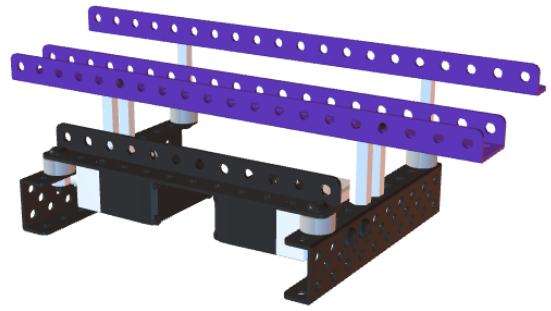

A white rectangular input field with a thin grey border. The number '2' is centered within the field. A small downward-pointing arrow is visible on the right side of the field.

A white rectangular input field with a thin grey border, containing the number '4' in the center. A small downward-pointing arrow is visible on the right side of the field.

6

A white rectangular input field with a thin grey border, containing the number '8'. A small downward-pointing arrow is visible on the right side of the field.

此步骤8mm粗垫片可以用4个2mm粗垫片代替

10

12

14

16

17

18

A white horizontal input field with a thin grey border. The number "20" is centered within the field. A small downward-pointing arrow is visible on the right side of the field.

22

24

26

28

A white rectangular input field with a thin border, containing the number '30' in the center. A small downward-pointing arrow is visible on the right side of the field.