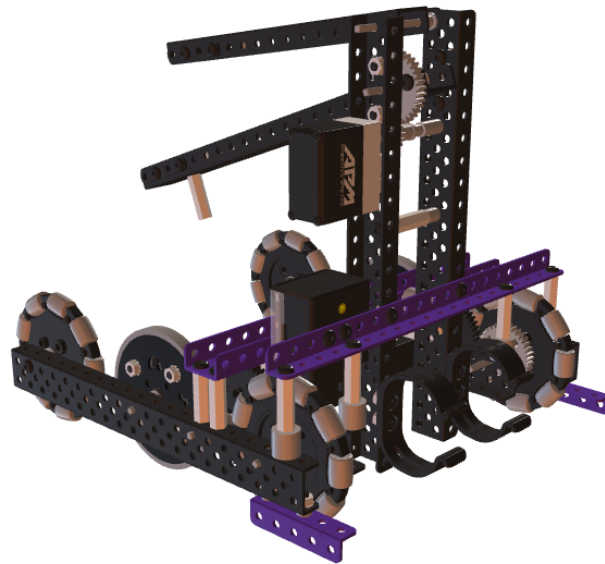

A white rectangular input field with a thin grey border. The number '2' is centered within the field. A small downward-pointing arrow is visible on the right side of the field.

A white rectangular input field with a thin grey border, containing the number '4' in the center. A small downward-pointing arrow is visible on the right side of the field.

49

50

60

64

66

68

70

72

74

斜板安装前先撕掉透明板两侧的保护膜

星图计划基础  
方案斜板

75

斜板连接底板用扎带固定

M4防松螺母

80

M4防松螺母