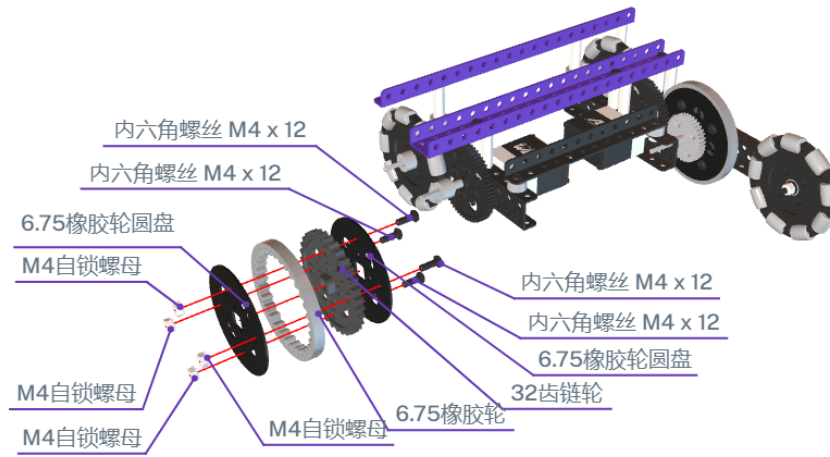

A white rectangular input field with a thin grey border. The number '2' is centered within the field. A small downward-pointing arrow is visible on the right side of the field.

A white rectangular input field with a thin grey border, containing the number '4' in the center. A small downward-pointing arrow is visible on the right side of the field.

6

A white rectangular input field with a thin grey border, containing the number '8'. A small downward-pointing arrow is visible on the right side of the field.

此步骤8mm粗垫片可以用4个2mm粗垫片代替

10

12

14

16

17

18

A white horizontal input field with a thin grey border. The number "20" is centered within the field. A small downward-pointing arrow is visible on the right side of the field.

22

24

26

28

A white rectangular input field with a thin border, containing the number '30' in the center. A small downward-pointing arrow is visible on the right side of the field.

30

32

34

38

40

42

44

48