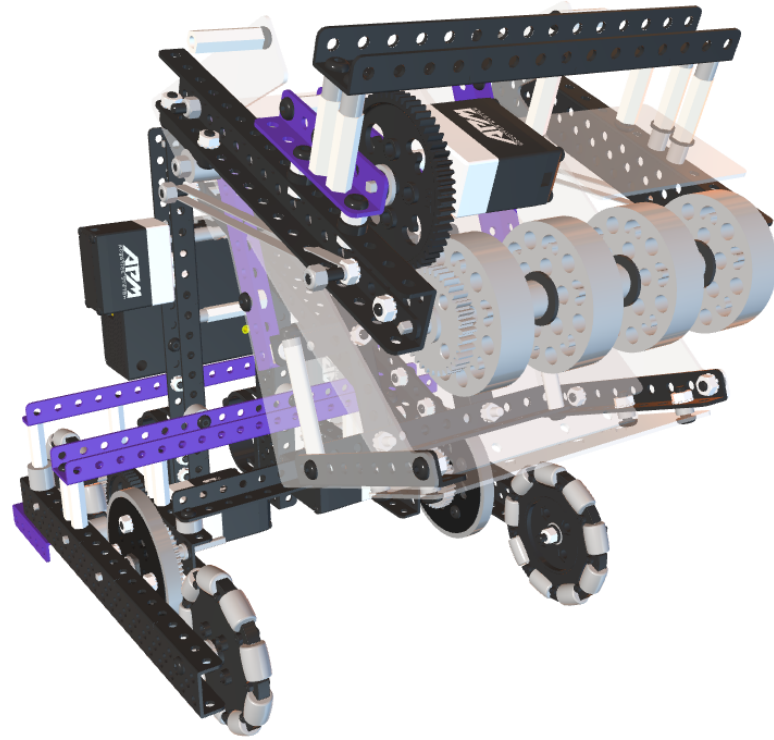

86

90

细轴4cm

APMX最新电池

100 - A Start point for your project - feel free to rename, reorder or delete