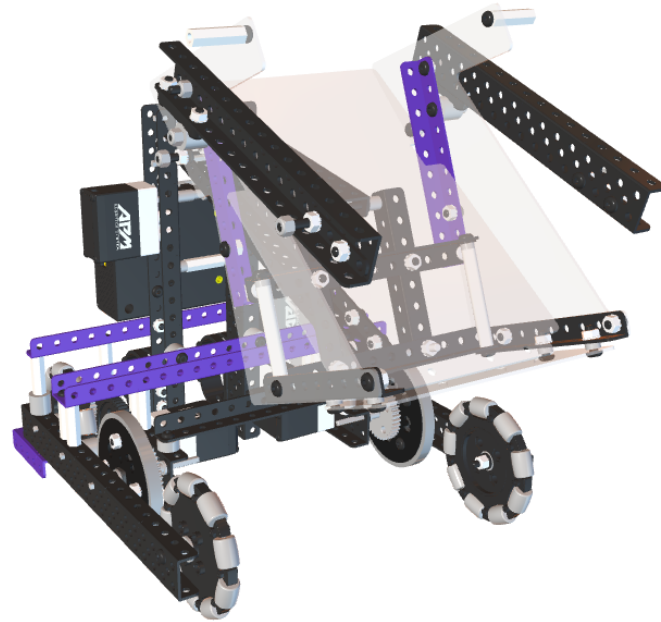

A white rectangular input field with a thin grey border. The number '2' is centered within the field. A small downward-pointing arrow is visible on the right side of the field.

A white rectangular input field with a thin grey border, containing the number '4' in the center. A small downward-pointing arrow is visible on the right side of the field.

74

斜板安装前先撕掉透明板两侧的保护膜

星图计划基础  
方案斜板

75

斜板连接底板用扎带固定

M4防松螺母

80

M4防松螺母