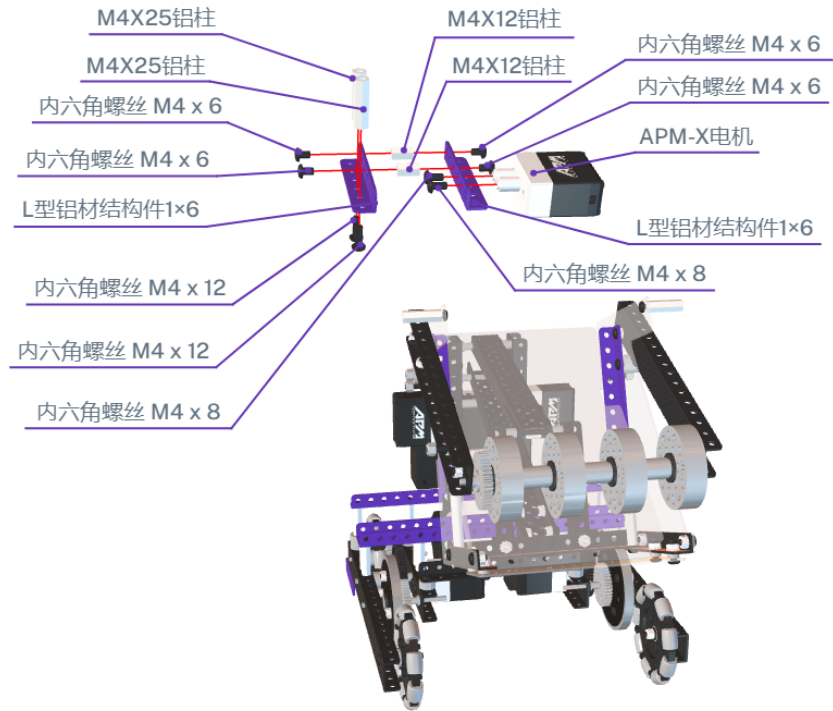

A white rectangular input field with a thin grey border. The number '2' is centered within the field. A small downward-pointing arrow is visible on the right side of the field.

A white rectangular input field with a thin grey border, containing the number '4' in the center. A small downward-pointing arrow is visible on the right side of the field.

49

50

60

64

66

68

70

72

74

斜板安装前先撕掉透明板两侧的保护膜

星图计划基础  
方案斜板

75

斜板连接底板用扎带固定

M4防松螺母

80

M4防松螺母

86

90

细轴4cm

APMX最新电池

100 - A Start point for your project - feel free to rename, reorder or delete