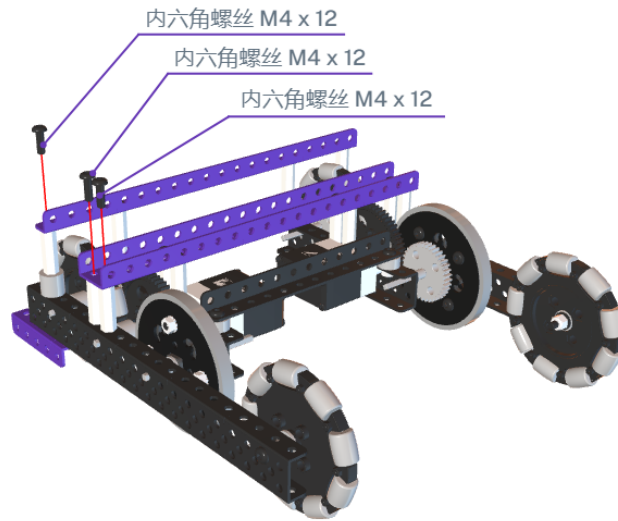

A white rectangular input field with a thin grey border. The number '2' is centered within the field. A small downward-pointing arrow is visible on the right side of the field.

A white rectangular input field with a thin grey border, containing the number '4' in the center. A small downward-pointing arrow is visible on the right side of the field.

6

A white rectangular input field with a thin grey border, containing the number '8'. A small downward-pointing arrow is visible on the right side of the field.

此步骤8mm粗垫片可以用4个2mm粗垫片代替

10

12

14

16

17

18

A white horizontal input field with a thin grey border. The number "20" is centered within the field. A small downward-pointing arrow is visible on the right side of the field.

22

24

26

28

A white rectangular input field with a thin border, containing the number '30' in the center. A small downward-pointing arrow is visible on the right side of the field.

30

32

34

38

40

42

44

48