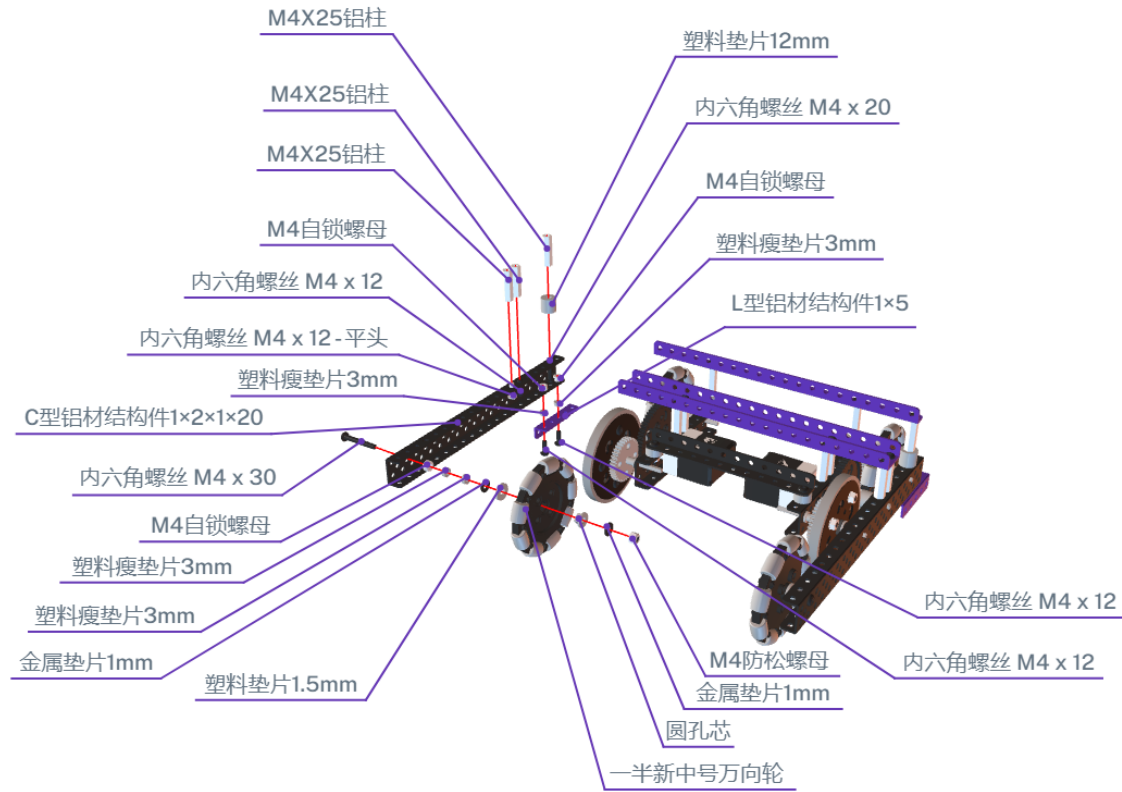

A white rectangular input field with a thin grey border. The number '2' is centered within the field. A small downward-pointing arrow is visible on the right side of the field.

A white rectangular input field with a thin grey border, containing the number '4' in the center. A small downward-pointing arrow is visible on the right side of the field.

6

A white rectangular input field with a thin grey border, containing the number '8'. A small downward-pointing arrow is visible on the right side of the field.

此步骤8mm粗垫片可以用4个2mm粗垫片代替

10

12

14

16

17

18

A white horizontal input field with a thin grey border. The number "20" is centered within the field. A small downward-pointing arrow is visible on the right side of the field.

22

24

26

28

A white rectangular input field with a thin border, containing the number '30' in the center. A small downward-pointing arrow is visible on the right side of the field.

30

32

34

38

40

42

44

48