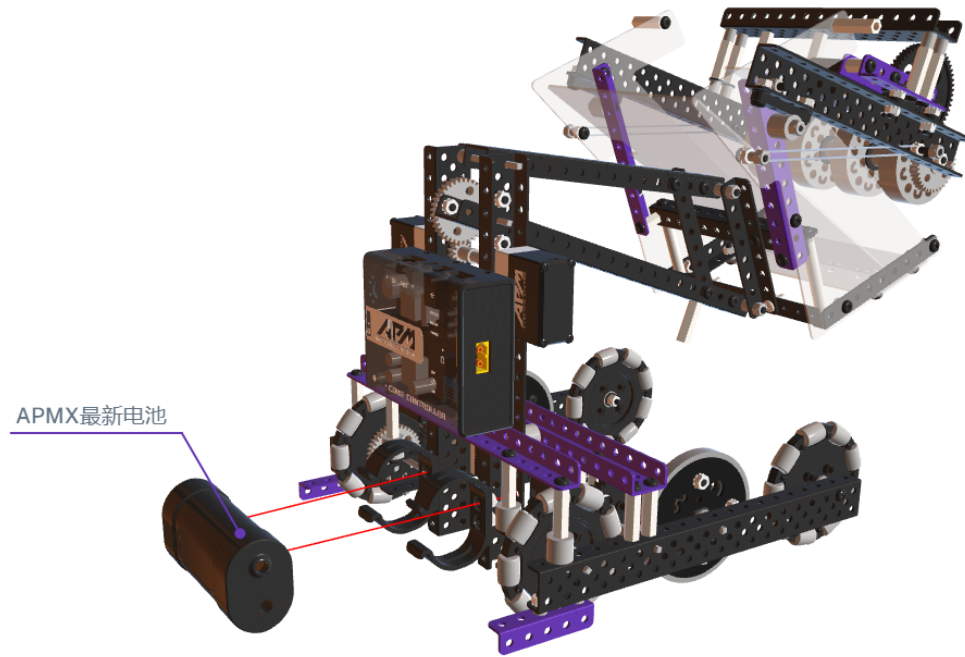

86

90

细轴4cm

APMX最新电池

100 - A Start point for your project - feel free to rename, reorder or delete