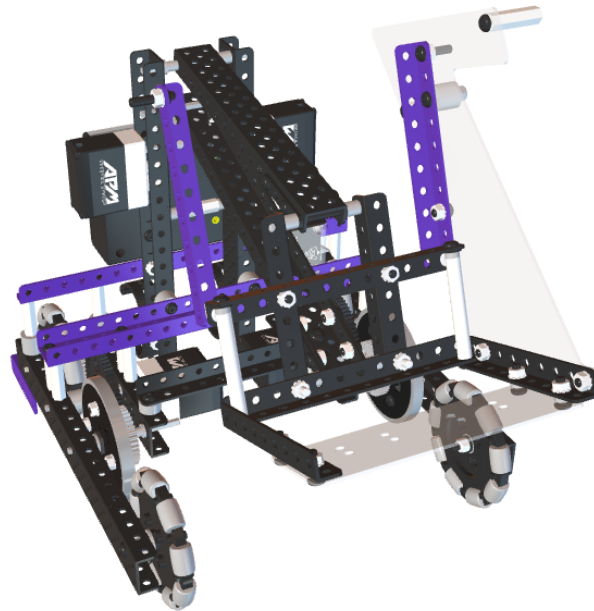

A white rectangular input field with a thin grey border. The number '2' is centered within the field. A small downward-pointing arrow is visible on the right side of the field.

A white rectangular input field with a thin grey border, containing the number '4' in the center. A small downward-pointing arrow is visible on the right side of the field.

49

50

60

64

66

68

70

72

74

斜板安装前先撕掉透明板两侧的保护膜

星图计划基础  
方案斜板

75

斜板连接底板用扎带固定

M4防松螺母

80

M4防松螺母