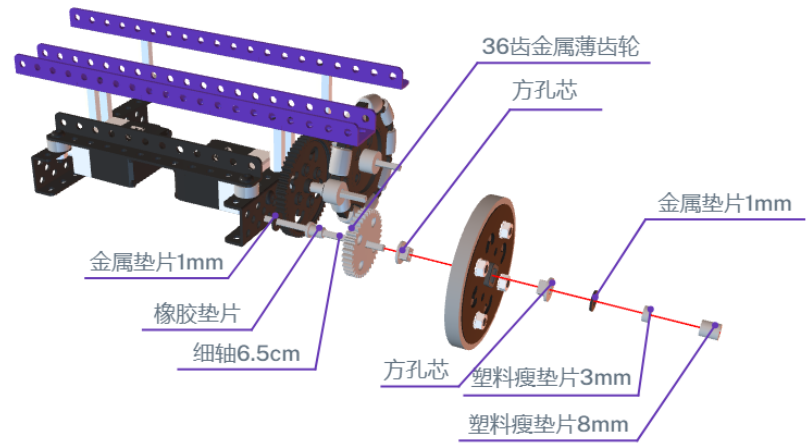

A white rectangular input field with a thin grey border. The number '2' is centered within the field. A small downward-pointing arrow is visible on the right side of the field.

A white rectangular input field with a thin grey border, containing the number '4' in the center. A small downward-pointing arrow is visible on the right side of the field.

6

A white rectangular input field with a thin grey border, containing the number '8'. A small downward-pointing arrow is visible on the right side of the field.

此步骤8mm粗垫片可以用4个2mm粗垫片代替

10

12

14

16

17

18

A white horizontal input field with a thin grey border. The number "20" is centered within the field. A small downward-pointing arrow is visible on the right side of the field.

22

24

26

28

A white rectangular input field with a thin border, containing the number '30' in the center. A small downward-pointing arrow is visible on the right side of the field.