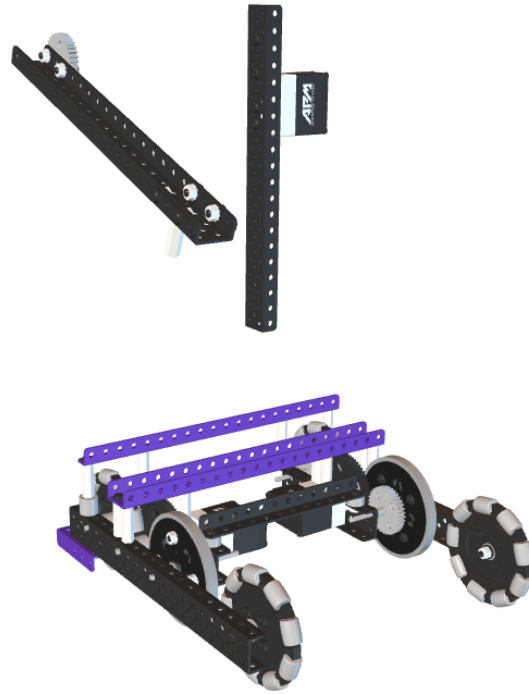

A white rectangular input field with a thin grey border. The number '2' is centered within the field. A small downward-pointing arrow is visible on the right side of the field.

A white rectangular input field with a thin grey border, containing the number '4' in the center. A small downward-pointing arrow is visible on the right side of the field.

18

A white horizontal input field with a thin grey border. The number "20" is centered within the field. A small downward-pointing arrow is visible on the right side of the field.

22

24

26

28

A white rectangular input field with a thin border, containing the number '30' in the center. A small downward-pointing arrow is visible on the right side of the field.

30

32

34

38

40

42

44

48

49

50

60

64

66

68

70

72