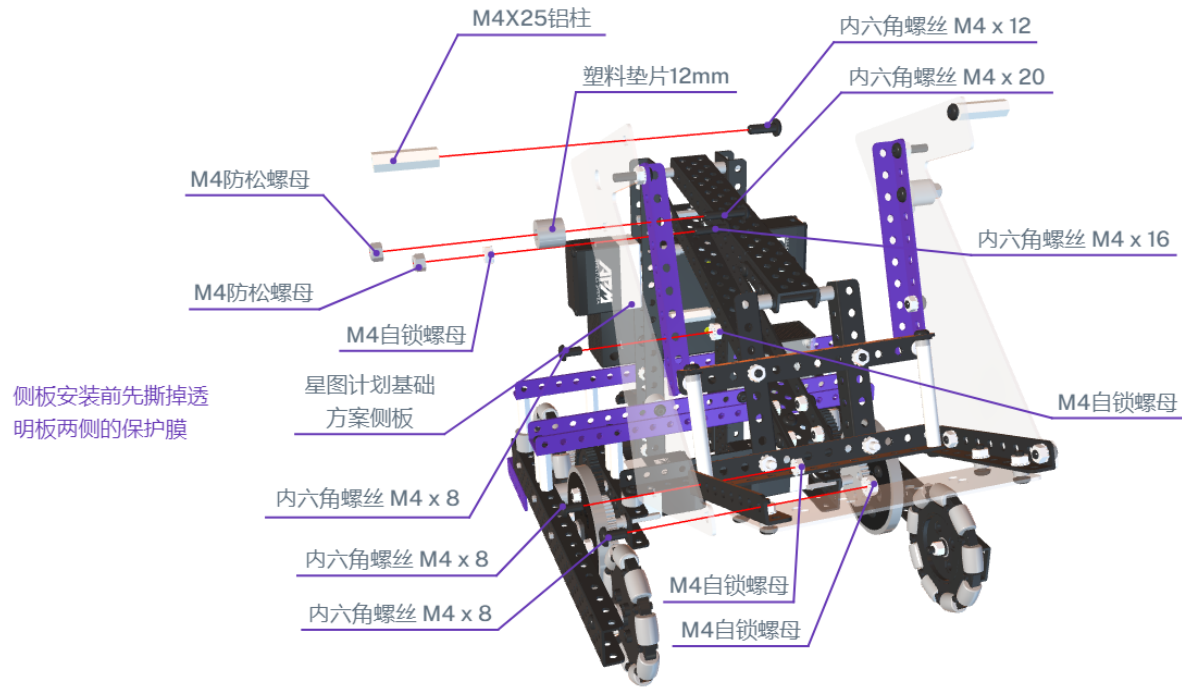

18

A white horizontal input field with a thin grey border. The number "20" is centered within the field. A small downward-pointing arrow is visible on the right side of the field.

22

24

26

28

A white rectangular input field with a thin border, containing the number '30' in the center. A small downward-pointing arrow is visible on the right side of the field.

30

32

34

38

40

42

44

48

49

50

60

64

66

68

70

72

74

斜板安装前先撕掉透明板两侧的保护膜

星图计划基础  
方案斜板

75

斜板连接底板用扎带固定

M4防松螺母

80

M4防松螺母