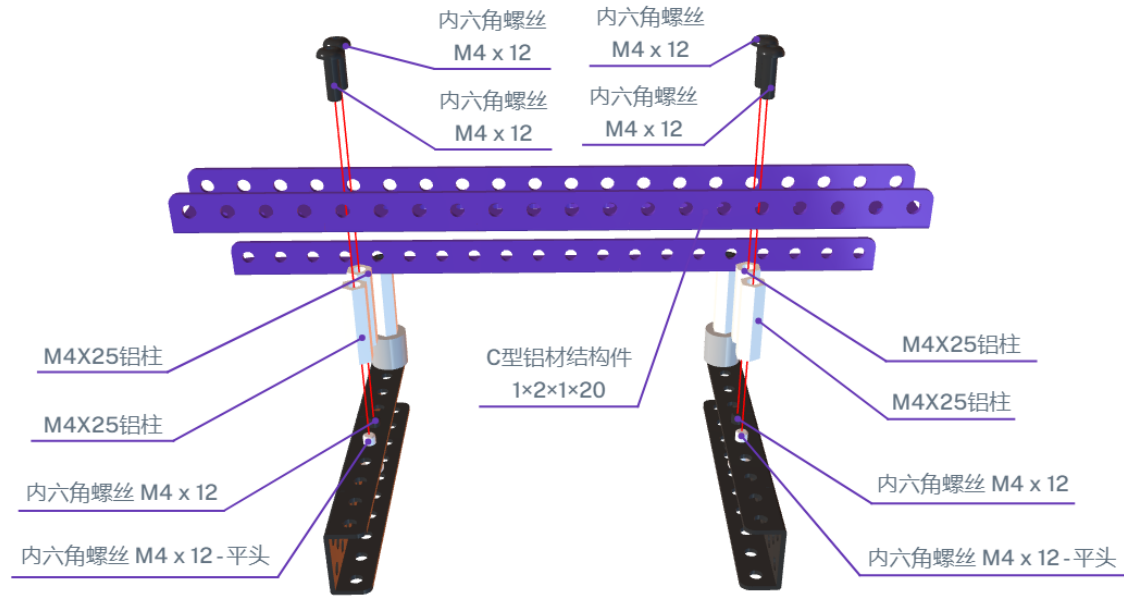

A white rectangular input field with a thin grey border. The number '2' is centered within the field. A small downward-pointing arrow is visible on the right side of the field.

A white rectangular input field with a thin grey border, containing the number '4' in the center. A small downward-pointing arrow is visible on the right side of the field.

6

A white rectangular input field with a thin grey border, containing the number '8'. A small downward-pointing arrow is visible on the right side of the field.

此步骤8mm粗垫片可以用4个2mm粗垫片代替

10

12

14

16

17

18

A white horizontal input field with a thin grey border. The number "20" is centered within the field. A small downward-pointing arrow is visible on the right side of the field.

22

24

26

28

A white rectangular input field with a thin border, containing the number '30' in the center. A small downward-pointing arrow is visible on the right side of the field.

74

斜板安装前先撕掉透明板两侧的保护膜

星图计划基础  
方案斜板

75

斜板连接底板用扎带固定

M4防松螺母

80

M4防松螺母