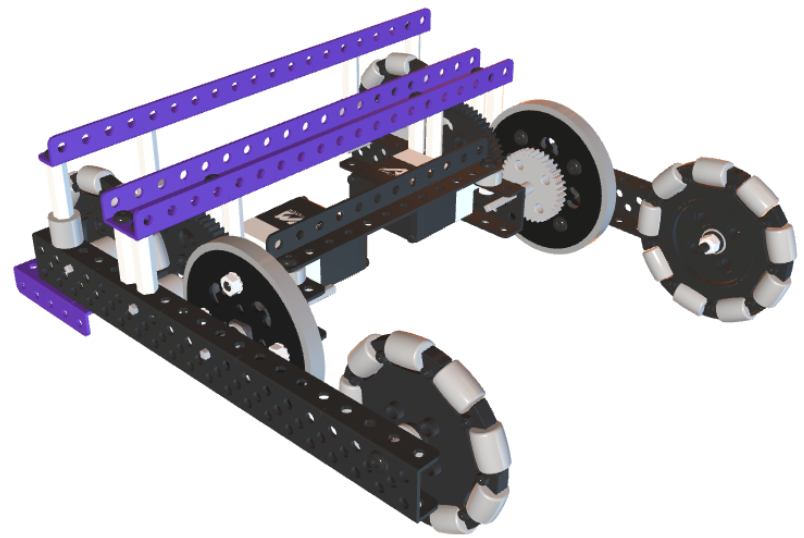

A white rectangular input field with a thin grey border. The number '2' is centered within the field. A small downward-pointing arrow is visible on the right side of the field.

A white rectangular input field with a thin grey border, containing the number '4' in the center. A small downward-pointing arrow is visible on the right side of the field.

6

A white rectangular input field with a thin grey border, containing the number '8'. A small downward-pointing arrow is visible on the right side of the field.

此步骤8mm粗垫片可以用4个2mm粗垫片代替

10

12

14

16

17

18

A white horizontal input field with a thin grey border. The number "20" is centered within the field. A small downward-pointing arrow is visible on the right side of the field.

22

24

26

28

A white rectangular input field with a thin border, containing the number '30' in the center. A small downward-pointing arrow is visible on the right side of the field.

30

32

34

38

40

42

44

48