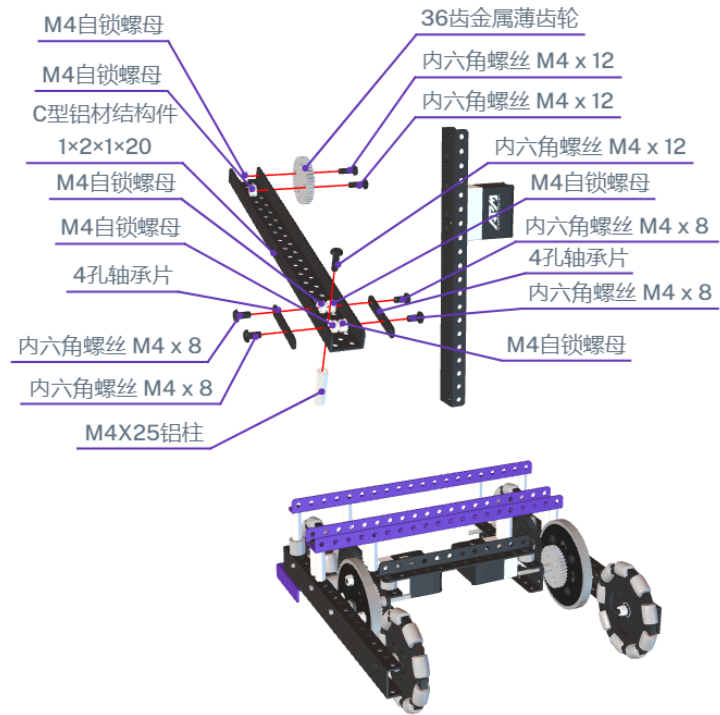

18

A white horizontal input field with a thin grey border. The number "20" is centered within the field. A small downward-pointing arrow is visible on the right side of the field.

22

24

26

28

A white rectangular input field with a thin border, containing the number '30' in the center. A small downward-pointing arrow is visible on the right side of the field.

30

32

34

38

40

42

44

48

49

50

60

64

66

68

70

72

74

斜板安装前先撕掉透明板两侧的保护膜

星图计划基础  
方案斜板

75

斜板连接底板用扎带固定

M4防松螺母

80

M4防松螺母