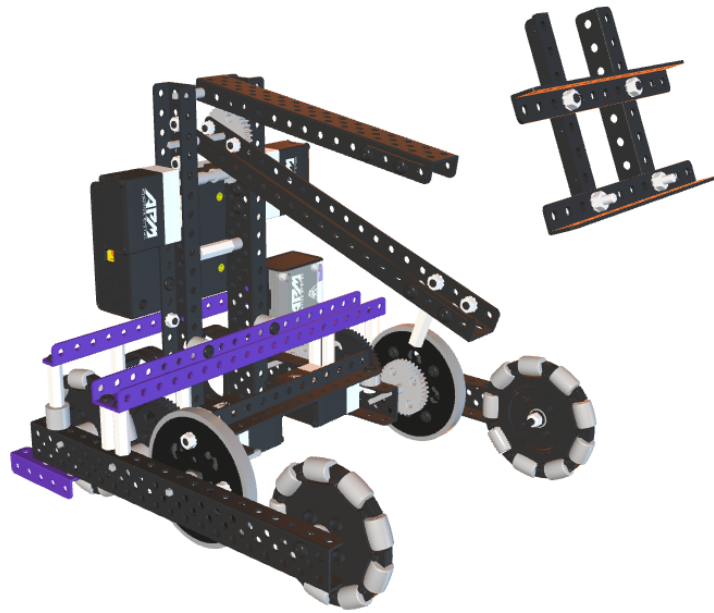

A white rectangular input field with a thin grey border. The number '2' is centered within the field. A small downward-pointing arrow is visible on the right side of the field.

A white rectangular input field with a thin grey border, containing the number '4' in the center. A small downward-pointing arrow is visible on the right side of the field.

49

50

60

64

66

68

70

72

74

斜板安装前先撕掉透明板两侧的保护膜

星图计划基础  
方案斜板

75

斜板连接底板用扎带固定

M4防松螺母

80

M4防松螺母