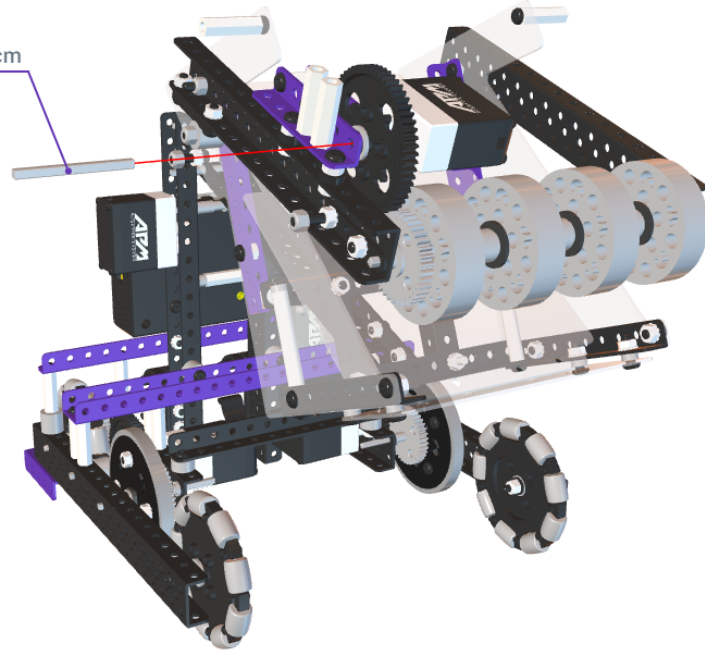

86

90

细轴4cm

APMX最新电池

100 - A Start point for your project - feel free to rename, reorder or delete