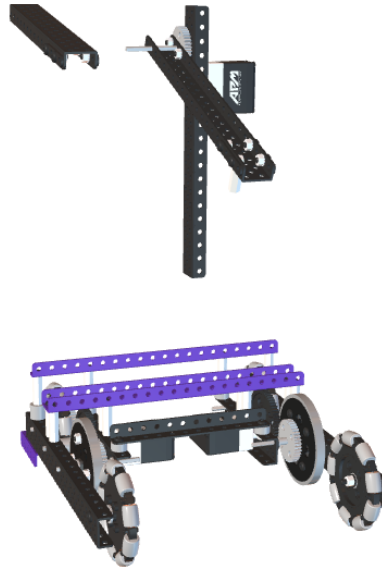

A white rectangular input field with a thin grey border. The number '2' is centered within the field. A small downward-pointing arrow is visible on the right side of the field.

A white rectangular input field with a thin grey border, containing the number '4' in the center. A small downward-pointing arrow is visible on the right side of the field.

6

A white rectangular input field with a thin grey border, containing the number '8'. A small downward-pointing arrow is visible on the right side of the field.

此步骤8mm粗垫片可以用4个2mm粗垫片代替

10

12

14

16

17

18

A white horizontal input field with a thin grey border. The number "20" is centered within the field. A small downward-pointing arrow is visible on the right side of the field.

22

24

26

28

A white rectangular input field with a thin border, containing the number '30' in the center. A small downward-pointing arrow is visible on the right side of the field.

30

32

34

38

40

42

44

48