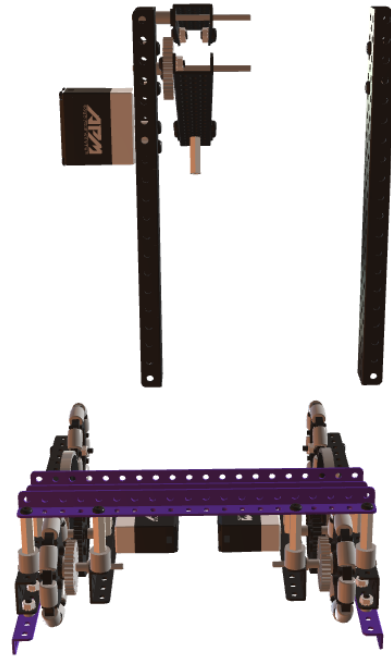

A white rectangular input field with a thin grey border. The number '2' is centered within the field. A small downward-pointing arrow is visible on the right side of the field.

A white rectangular input field with a thin grey border, containing the number '4' in the center. A small downward-pointing arrow is visible on the right side of the field.

6

A white rectangular input field with a thin grey border, containing the number '8'. A small downward-pointing arrow is visible on the right side of the field.

此步骤8mm粗垫片可以用4个2mm粗垫片代替

10

12

14

16

17

18

A white horizontal input field with a thin grey border. The number "20" is centered within the field. A small downward-pointing arrow is visible on the right side of the field.

22

24

26

28

A white rectangular input field with a thin border, containing the number '30' in the center. A small downward-pointing arrow is visible on the right side of the field.

30

32

34

38

40

42

44

48