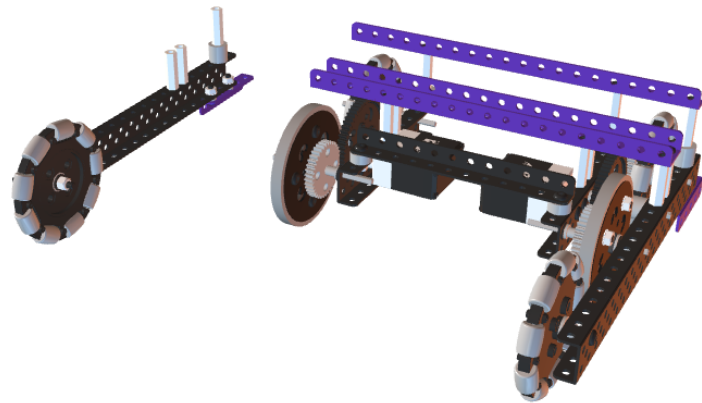

A white rectangular input field with a thin grey border. The number '2' is centered within the field. A small downward-pointing arrow is visible on the right side of the field.

A white rectangular input field with a thin grey border, containing the number '4' in the center. A small downward-pointing arrow is visible on the right side of the field.

6

A white rectangular input field with a thin grey border, containing the number '8'. A small downward-pointing arrow is visible on the right side of the field.

此步骤8mm粗垫片可以用4个2mm粗垫片代替

10

12

14

16

17

18

A white horizontal input field with a thin grey border. The number "20" is centered within the field. A small downward-pointing arrow is visible on the right side of the field.

22

24

26

28

A white rectangular input field with a thin border, containing the number '30' in the center. A small downward-pointing arrow is visible on the right side of the field.

30

32

34

38

40

42

44

48