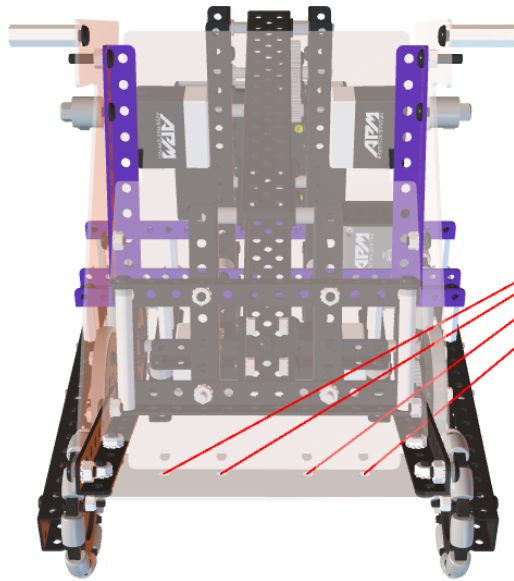

A white rectangular input field with a thin grey border. The number '2' is centered within the field. A small downward-pointing arrow is visible on the right side of the field.

A white rectangular input field with a thin grey border, containing the number '4' in the center. A small downward-pointing arrow is visible on the right side of the field.

74

斜板安装前先撕掉透明板两侧的保护膜

星图计划基础  
方案斜板

75

斜板连接底板用扎带固定

M4防松螺母

80

M4防松螺母

86

90

细轴4cm

APMX最新电池

100 - A Start point for your project - feel free to rename, reorder or delete