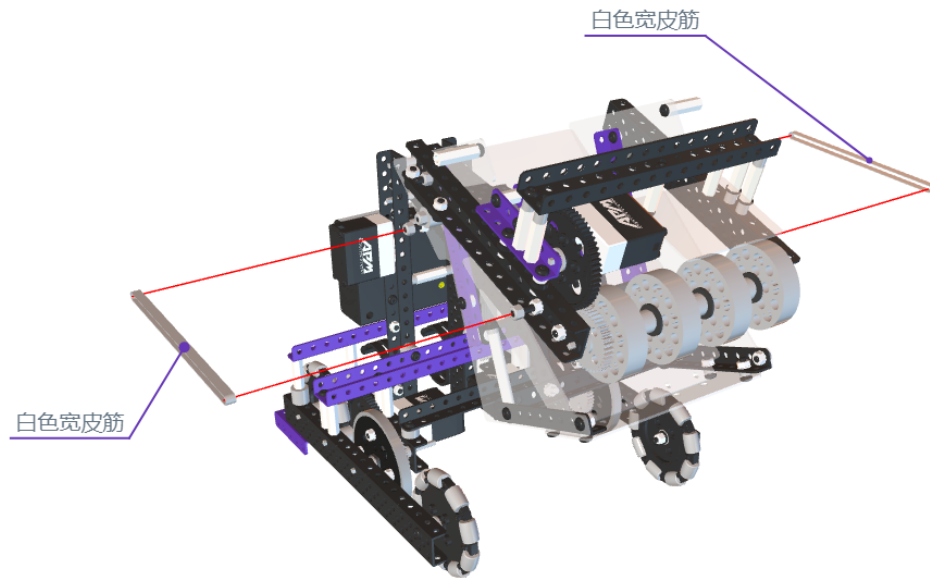

86

90

细轴4cm

APMX最新电池

100 - A Start point for your project - feel free to rename, reorder or delete