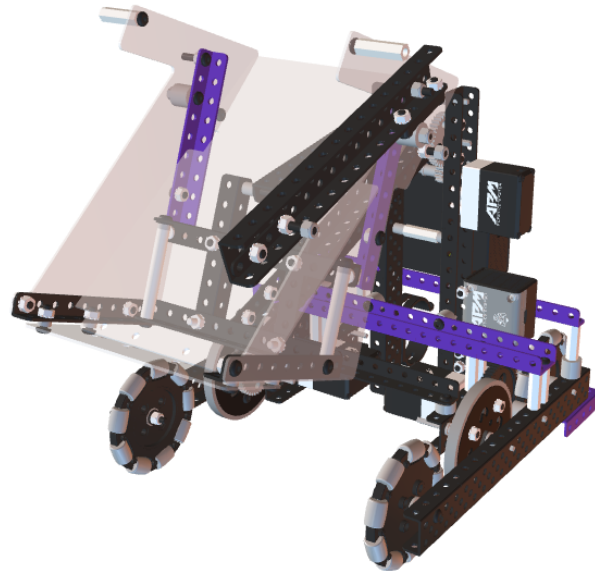

A white rectangular input field with a thin grey border. The number '2' is centered within the field. A small downward-pointing arrow is visible on the right side of the field.

A white rectangular input field with a thin grey border, containing the number '4' in the center. A small downward-pointing arrow is visible on the right side of the field.

74

斜板安装前先撕掉透明板两侧的保护膜

星图计划基础  
方案斜板

75

斜板连接底板用扎带固定

M4防松螺母

80

M4防松螺母