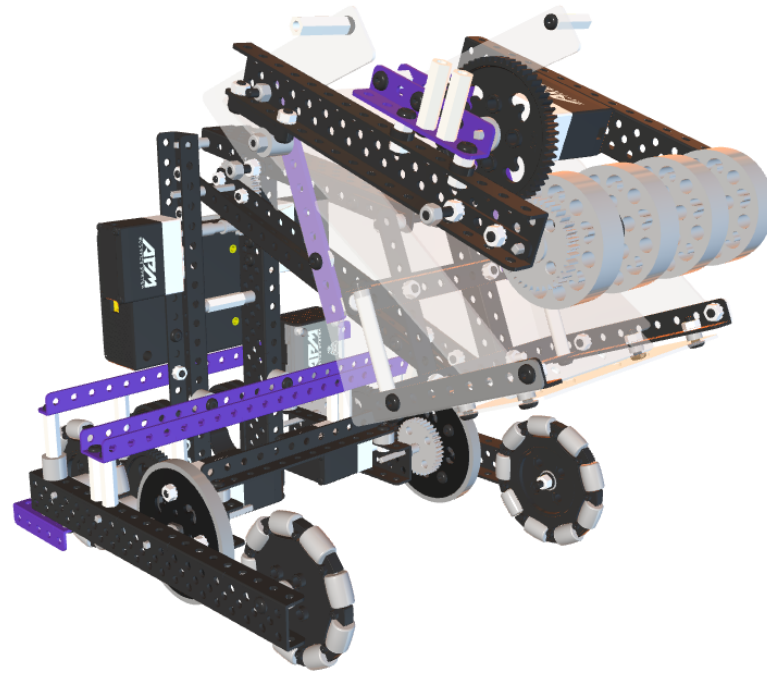

86

90

细轴4cm

APMX最新电池

100 - A Start point for your project - feel free to rename, reorder or delete