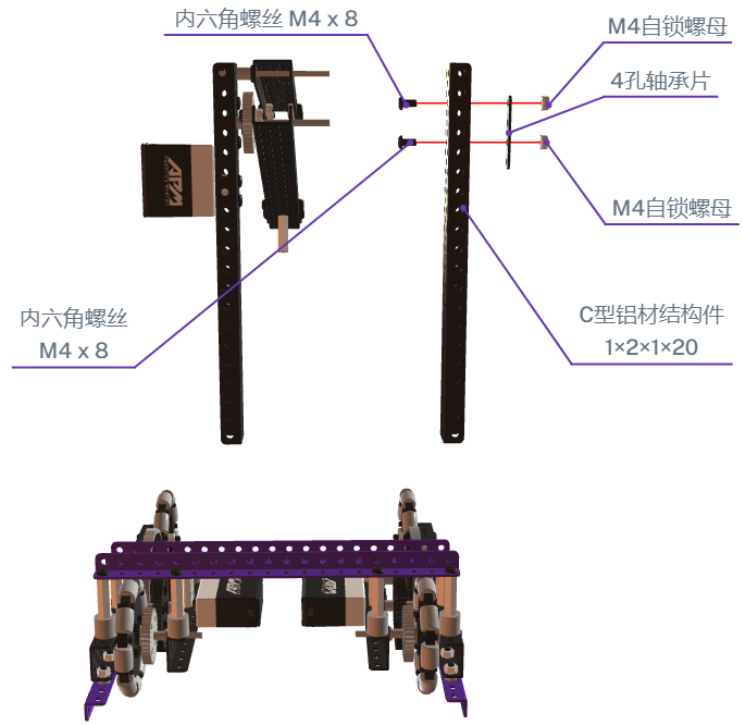

18

A white horizontal input field with a thin grey border. The number "20" is centered within the field. A small downward-pointing arrow is visible on the right side of the field.

22

24

26

28

A white rectangular input field with a thin border, containing the number '30' in the center. A small downward-pointing arrow is visible on the right side of the field.

30

32

34

38

40

42

44

48

49

50

60

64

66

68

70

72

74

斜板安装前先撕掉透明板两侧的保护膜

星图计划基础  
方案斜板

75

斜板连接底板用扎带固定

M4防松螺母

80

M4防松螺母