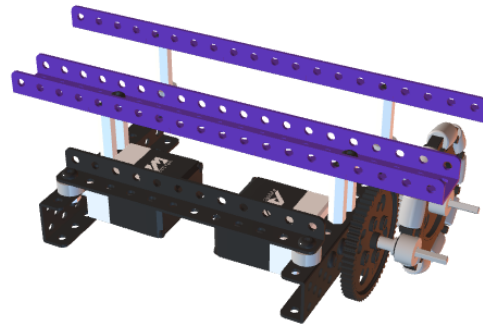

A white rectangular input field with a thin grey border. The number '2' is centered within the field. A small downward-pointing arrow is visible on the right side of the field.

A white rectangular input field with a thin grey border, containing the number '4' in the center. A small downward-pointing arrow is visible on the right side of the field.

6

A white rectangular input field with a thin grey border, containing the number '8'. A small downward-pointing arrow is visible on the right side of the field.

此步骤8mm粗垫片可以用4个2mm粗垫片代替

10

12

14

16

17

18

A white horizontal input field with a thin grey border. The number "20" is centered within the field. A small downward-pointing arrow is visible on the right side of the field.

22

24

26

28

A white rectangular input field with a thin border, containing the number '30' in the center. A small downward-pointing arrow is visible on the right side of the field.