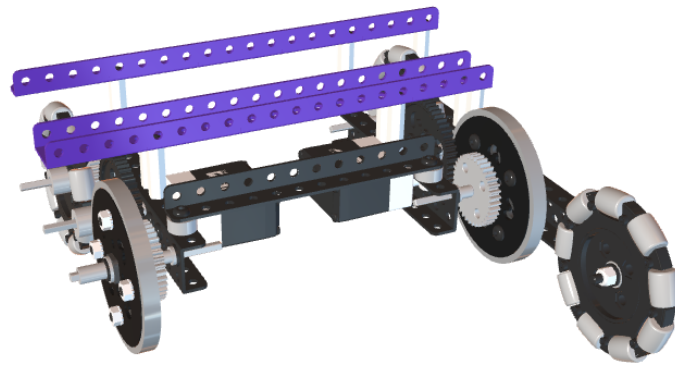

A white rectangular input field with a thin grey border. The number '2' is centered within the field. A small downward-pointing arrow is visible on the right side of the field.

A white rectangular input field with a thin grey border, containing the number '4' in the center. A small downward-pointing arrow is visible on the right side of the field.

6

A white rectangular input field with a thin grey border, containing the number '8'. A small downward-pointing arrow is visible on the right side of the field.

此步骤8mm粗垫片可以用4个2mm粗垫片代替

10

12

14

16

17

18

A white horizontal input field with a thin grey border. The number "20" is centered within the field. A small downward-pointing arrow is visible on the right side of the field.

22

24

26

28

A white rectangular input field with a thin border, containing the number '30' in the center. A small downward-pointing arrow is visible on the right side of the field.

30

32

34

38

40

42

44

48