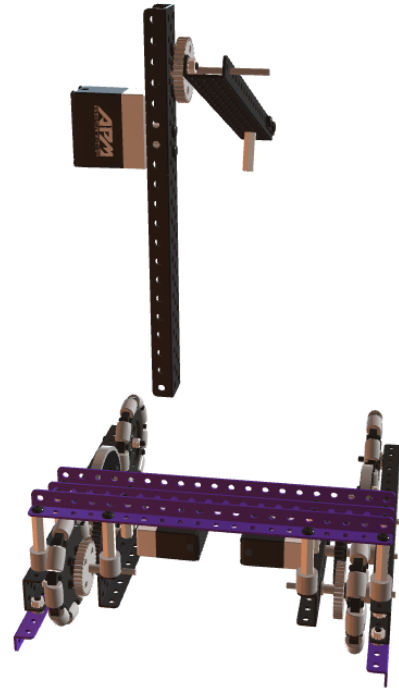

A white rectangular input field with a thin grey border. The number '2' is centered within the field. A small downward-pointing arrow is visible on the right side of the field.

A white rectangular input field with a thin grey border, containing the number '4' in the center. A small downward-pointing arrow is visible on the right side of the field.

6

A white rectangular input field with a thin grey border, containing the number '8'. A small downward-pointing arrow is visible on the right side of the field.

此步骤8mm粗垫片可以用4个2mm粗垫片代替

10

12

14

16

17

18

A white horizontal input field with a thin grey border. The number "20" is centered within the field. A small downward-pointing arrow is visible on the right side of the field.

22

24

26

28

A white rectangular input field with a thin border, containing the number '30' in the center. A small downward-pointing arrow is visible on the right side of the field.

30

32

34

38

40

42

44

48