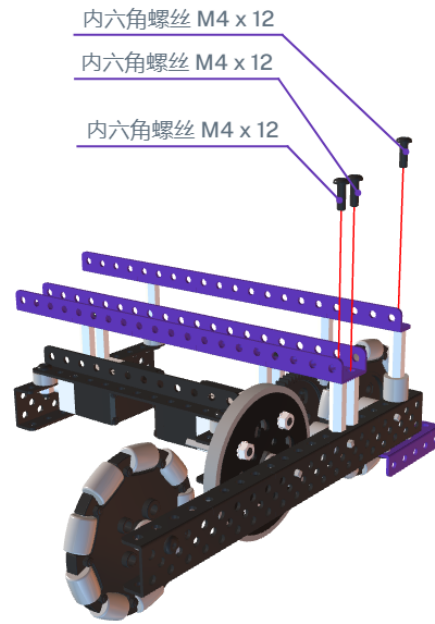

A white rectangular input field with a thin grey border. The number '2' is centered within the field. A small downward-pointing arrow is visible on the right side of the field.

A white rectangular input field with a thin grey border, containing the number '4' in the center. A small downward-pointing arrow is visible on the right side of the field.

6

A white rectangular input field with a thin grey border, containing the number '8'. A small downward-pointing arrow is visible on the right side of the field.

此步骤8mm粗垫片可以用4个2mm粗垫片代替

10

12

14

16

17

18

A white horizontal input field with a thin grey border. The number "20" is centered within the field. A small downward-pointing arrow is visible on the right side of the field.

22

24

26

28

A white rectangular input field with a thin border, containing the number '30' in the center. A small downward-pointing arrow is visible on the right side of the field.