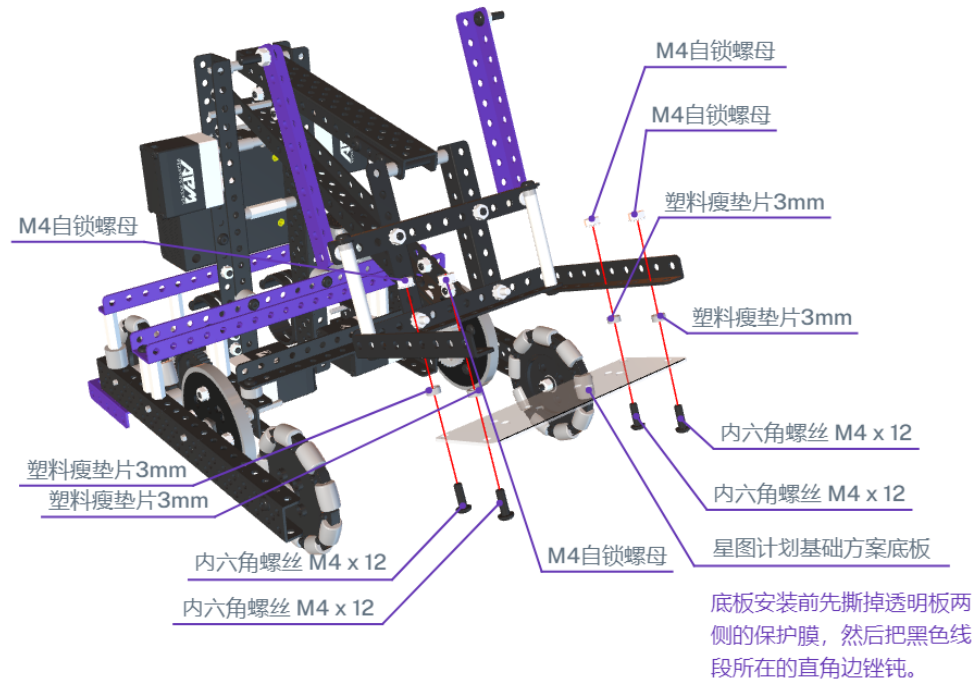

18

A white horizontal input field with a thin grey border. The number "20" is centered within the field. A small downward-pointing arrow is visible on the right side of the field.

22

24

26

28

A white rectangular input field with a thin border, containing the number '30' in the center. A small downward-pointing arrow is visible on the right side of the field.

30

32

34

38

40

42

44

48

49

50

60

64

66

68

70

72

74

斜板安装前先撕掉透明板两侧的保护膜

星图计划基础  
方案斜板

75

斜板连接底板用扎带固定

M4防松螺母

80

M4防松螺母