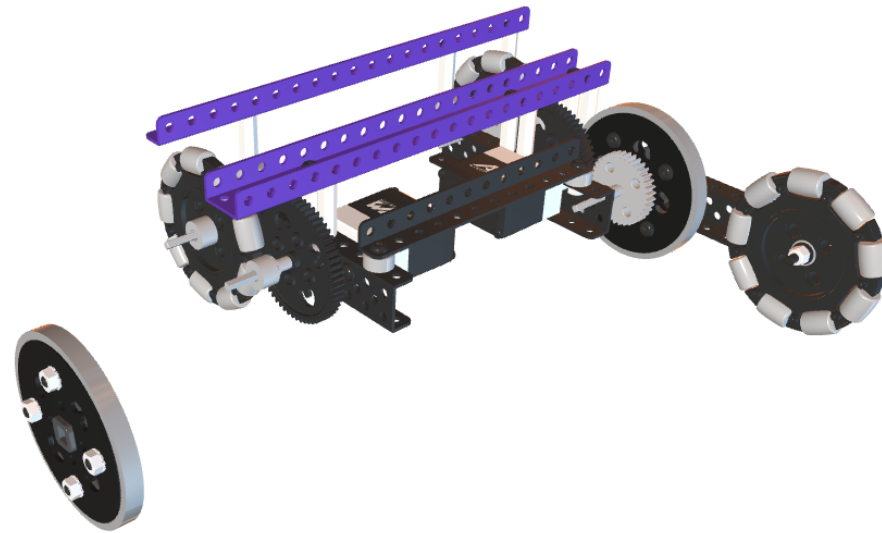

A white rectangular input field with a thin grey border. The number '2' is centered within the field. A small downward-pointing arrow is visible on the right side of the field.

A white rectangular input field with a thin grey border, containing the number '4' in the center. A small downward-pointing arrow is visible on the right side of the field.

6

A white rectangular input field with a thin grey border, containing the number '8'. A small downward-pointing arrow is visible on the right side of the field.

此步骤8mm粗垫片可以用4个2mm粗垫片代替

10

12

14

16

17

18

A white horizontal input field with a thin grey border. The number "20" is centered within the field. A small downward-pointing arrow is visible on the right side of the field.

22

24

26

28

A white rectangular input field with a thin border, containing the number '30' in the center. A small downward-pointing arrow is visible on the right side of the field.

30

32

34

38

40

42

44

48