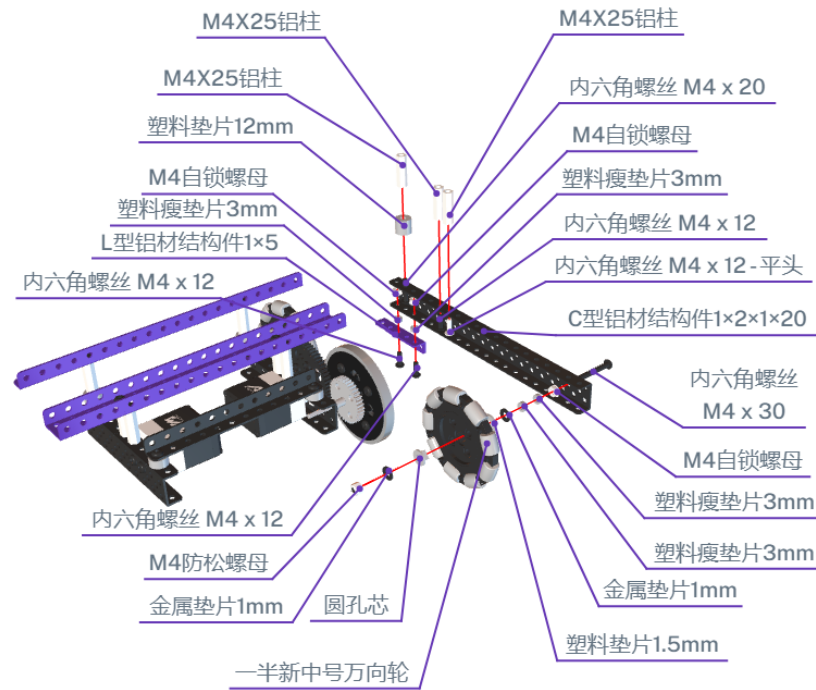

A white rectangular input field with a thin grey border. The number '2' is centered within the field. A small downward-pointing arrow is visible on the right side of the field.

A white rectangular input field with a thin grey border, containing the number '4' in the center. A small downward-pointing arrow is visible on the right side of the field.

6

A white rectangular input field with a thin grey border, containing the number '8'. A small downward-pointing arrow is visible on the right side of the field.

此步骤8mm粗垫片可以用4个2mm粗垫片代替

10

12

14

16

17

18

A white horizontal input field with a thin grey border. The number "20" is centered within the field. A small downward-pointing arrow is visible on the right side of the field.

22

24

26

28

A white rectangular input field with a thin border, containing the number '30' in the center. A small downward-pointing arrow is visible on the right side of the field.

30

32

34

38

40

42

44

48