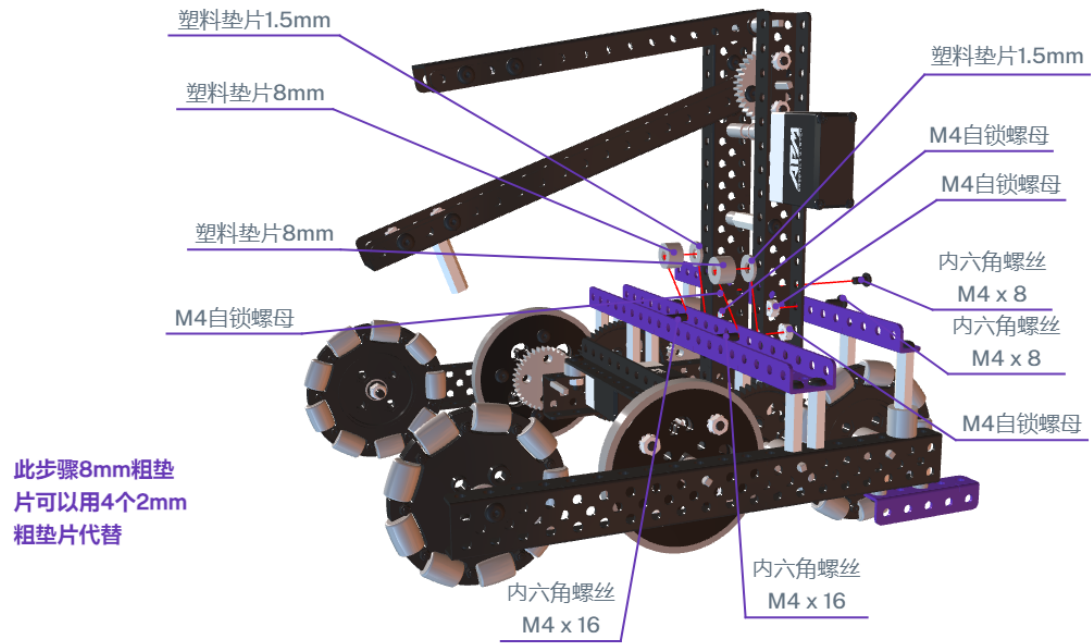

18

A white horizontal input field with a thin grey border. The number "20" is centered within the field. A small downward-pointing arrow is visible on the right side of the field.

22

24

26

28

A white rectangular input field with a thin border, containing the number '30' in the center. A small downward-pointing arrow is visible on the right side of the field.

30

32

34

38

40

42

44

48

49

50

60

64

66

68

70

72

74

斜板安装前先撕掉透明板两侧的保护膜

星图计划基础  
方案斜板

75

斜板连接底板用扎带固定

M4防松螺母

80

M4防松螺母