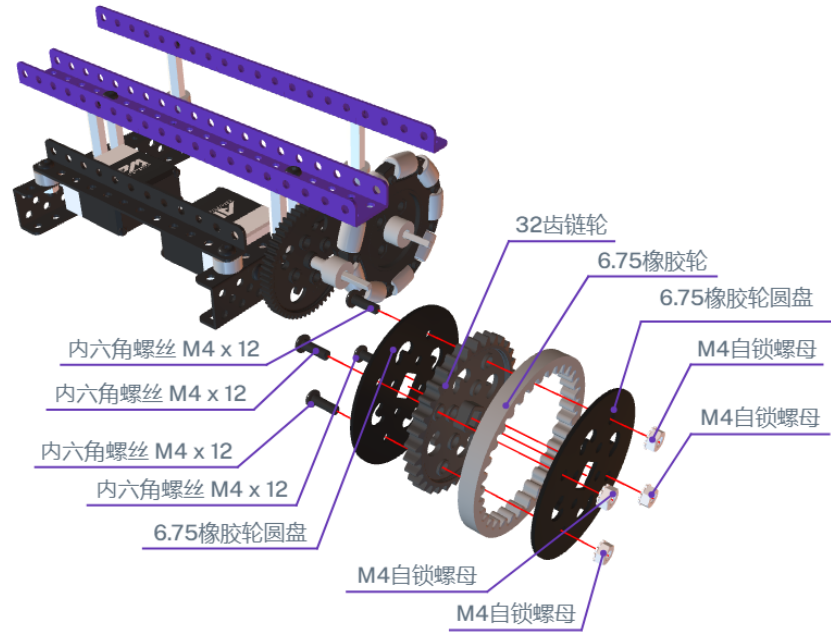

A white rectangular input field with a thin grey border. The number '2' is centered within the field. A small downward-pointing arrow is visible on the right side of the field.

A white rectangular input field with a thin grey border, containing the number '4' in the center. A small downward-pointing arrow is visible on the right side of the field.

6

A white rectangular input field with a thin grey border, containing the number '8'. A small downward-pointing arrow is visible on the right side of the field.

此步骤8mm粗垫片可以用4个2mm粗垫片代替

10

12

14

16

17

18

A white horizontal input field with a thin grey border. The number "20" is centered within the field. A small downward-pointing arrow is visible on the right side of the field.

22

24

26

28

A white rectangular input field with a thin border, containing the number '30' in the center. A small downward-pointing arrow is visible on the right side of the field.