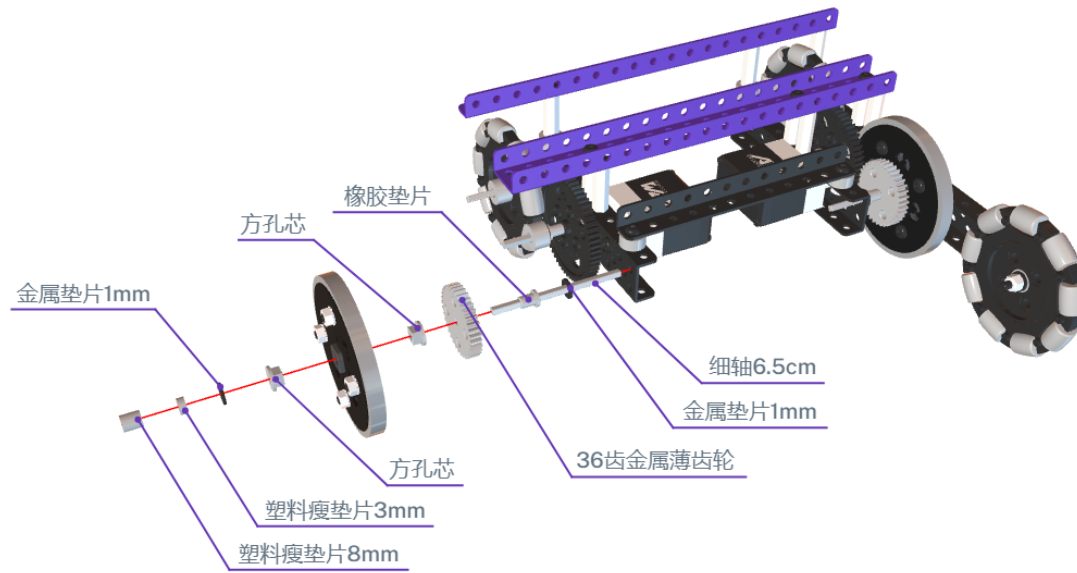

A white rectangular input field with a thin grey border. The number '2' is centered within the field. A small downward-pointing arrow is visible on the right side of the field.

A white rectangular input field with a thin grey border, containing the number '4' in the center. A small downward-pointing arrow is visible on the right side of the field.

6

A white rectangular input field with a thin grey border, containing the number '8'. A small downward-pointing arrow is visible on the right side of the field.

此步骤8mm粗垫片可以用4个2mm粗垫片代替

10

12

14

16

17

18

A white horizontal input field with a thin grey border. The number "20" is centered within the field. A small downward-pointing arrow is visible on the right side of the field.

22

24

26

28

A white rectangular input field with a thin border, containing the number '30' in the center. A small downward-pointing arrow is visible on the right side of the field.

30

32

34

38

40

42

44

48