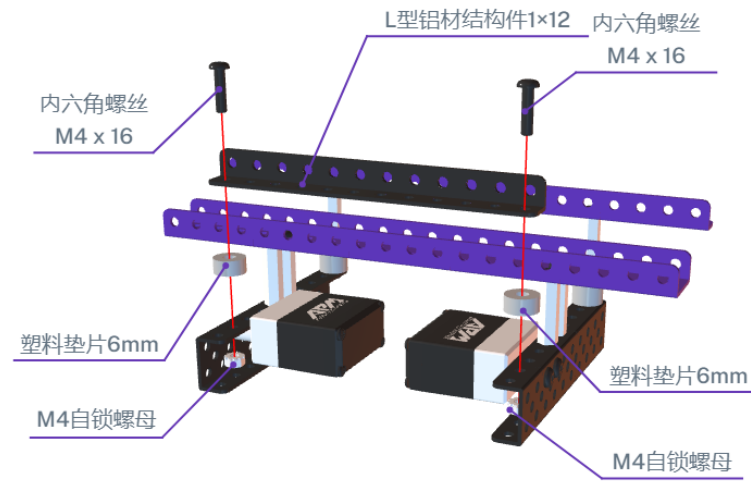

A white rectangular input field with a thin grey border. The number '2' is centered within the field. A small downward-pointing arrow is visible on the right side of the field.

A white rectangular input field with a thin grey border, containing the number '4' in the center. A small downward-pointing arrow is visible on the right side of the field.

6

A white rectangular input field with a thin grey border, containing the number '8'. A small downward-pointing arrow is visible on the right side of the field.

此步骤8mm粗垫片可以用4个2mm粗垫片代替

10

12

14

16

17

18

A white horizontal input field with a thin grey border. The number "20" is centered within the field. A small downward-pointing arrow is visible on the right side of the field.

22

24

26

28

A white rectangular input field with a thin border, containing the number '30' in the center. A small downward-pointing arrow is visible on the right side of the field.

74

斜板安装前先撕掉透明板两侧的保护膜

星图计划基础  
方案斜板

75

斜板连接底板用扎带固定

M4防松螺母

80

M4防松螺母