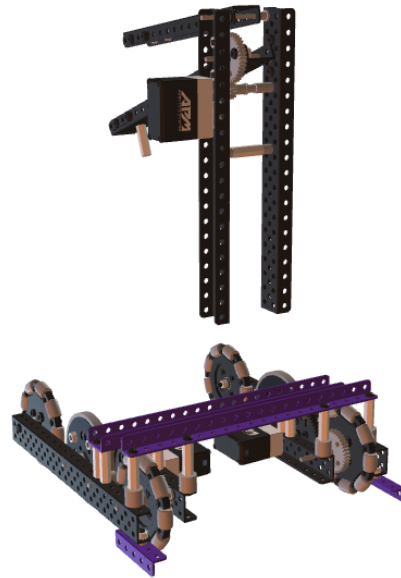

A white rectangular input field with a thin grey border. The number '2' is centered within the field. A small downward-pointing arrow is visible on the right side of the field.

A white rectangular input field with a thin grey border, containing the number '4' in the center. A small downward-pointing arrow is visible on the right side of the field.

6

A white rectangular input field with a thin grey border, containing the number '8'. A small downward-pointing arrow is visible on the right side of the field.

此步骤8mm粗垫片可以用4个2mm粗垫片代替

10

12

14

16

17

30

32

34

38

40

42

44

48

74

斜板安装前先撕掉透明板两侧的保护膜

星图计划基础  
方案斜板

75

斜板连接底板用扎带固定

M4防松螺母

80

M4防松螺母