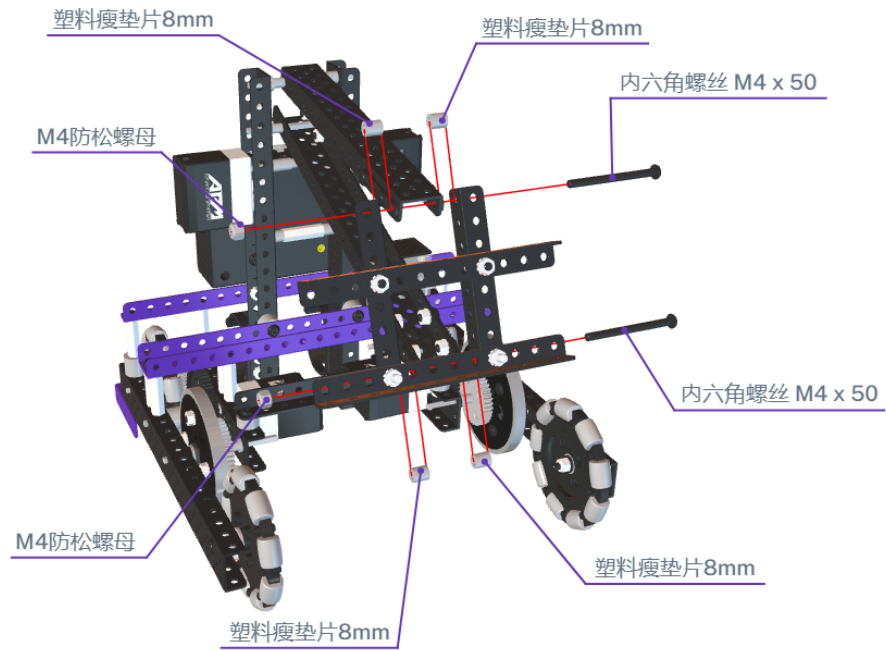

A white rectangular input field with a thin grey border. The number '2' is centered within the field. A small downward-pointing arrow is visible on the right side of the field.

A white rectangular input field with a thin grey border, containing the number '4' in the center. A small downward-pointing arrow is visible on the right side of the field.

49

50

60

64

66

68

70

72

74

斜板安装前先撕掉透明板两侧的保护膜

星图计划基础  
方案斜板

75

斜板连接底板用扎带固定

M4防松螺母

80

M4防松螺母