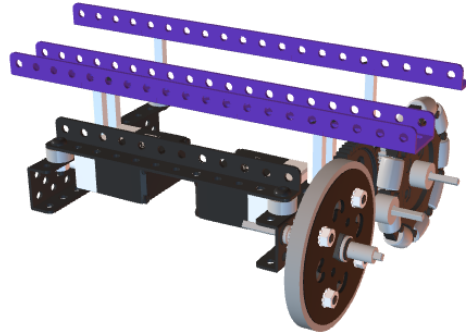

A white rectangular input field with a thin grey border. The number '2' is centered within the field. A small downward-pointing arrow is visible on the right side of the field.

A white rectangular input field with a thin grey border, containing the number '4' in the center. A small downward-pointing arrow is visible on the right side of the field.

6

A white rectangular input field with a thin grey border, containing the number '8'. A small downward-pointing arrow is visible on the right side of the field.

此步骤8mm粗垫片可以用4个2mm粗垫片代替

10

12

14

16

17

18

A white horizontal input field with a thin grey border. The number "20" is centered within the field. A small downward-pointing arrow is visible on the right side of the field.

22

24

26

28

A white rectangular input field with a thin border, containing the number '30' in the center. A small downward-pointing arrow is visible on the right side of the field.