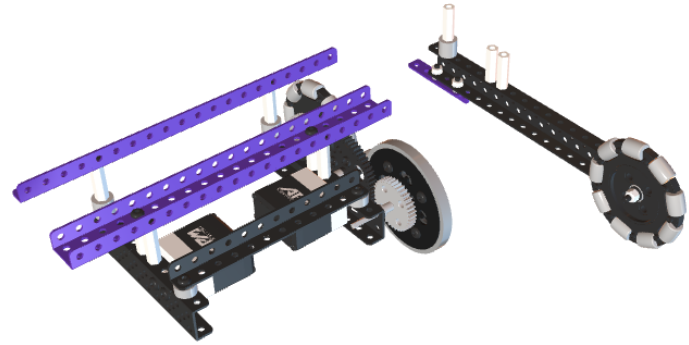

A white rectangular input field with a thin grey border. The number '2' is centered within the field. A small downward-pointing arrow is visible on the right side of the field.

A white rectangular input field with a thin grey border, containing the number '4' in the center. A small downward-pointing arrow is visible on the right side of the field.

6

A white rectangular input field with a thin grey border, containing the number '8'. A small downward-pointing arrow is visible on the right side of the field.

此步骤8mm粗垫片可以用4个2mm粗垫片代替

10

12

14

16

17

18

A white horizontal input field with a thin grey border. The number "20" is centered within the field. A small downward-pointing arrow is visible on the right side of the field.

22

24

26

28

A white rectangular input field with a thin border, containing the number '30' in the center. A small downward-pointing arrow is visible on the right side of the field.