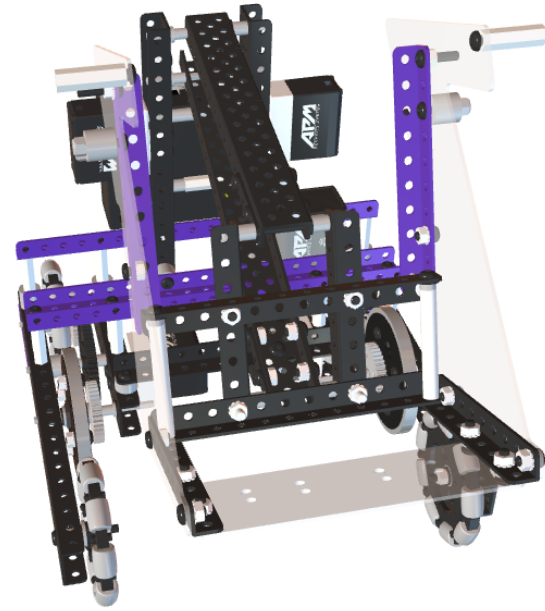

A white rectangular input field with a thin grey border. The number '2' is centered within the field. A small downward-pointing arrow is visible on the right side of the field.

A white rectangular input field with a thin grey border, containing the number '4' in the center. A small downward-pointing arrow is visible on the right side of the field.

49

50

60

64

66

68

70

72

74

斜板安装前先撕掉透明板两侧的保护膜

星图计划基础  
方案斜板

75

斜板连接底板用扎带固定

M4防松螺母

80

M4防松螺母