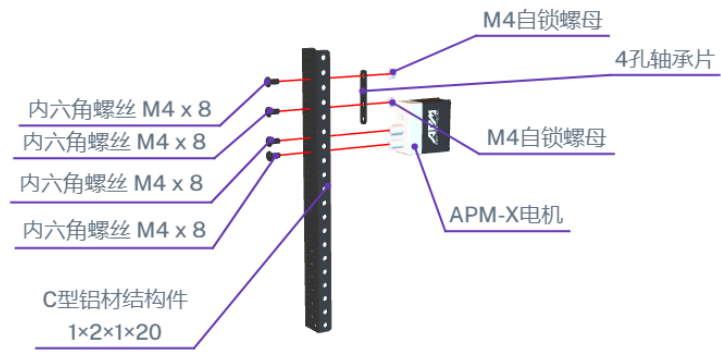

18

A white horizontal input field with a thin grey border. The number "20" is centered within the field. A small downward-pointing arrow is visible on the right side of the field.

22

24

26

28

A white rectangular input field with a thin border, containing the number '30' in the center. A small downward-pointing arrow is visible on the right side of the field.

30

32

34

38

40

42

44

48

49

50

60

64

66

68

70

72

74

斜板安装前先撕掉透明板两侧的保护膜

星图计划基础  
方案斜板

75

斜板连接底板用扎带固定

M4防松螺母

80

M4防松螺母