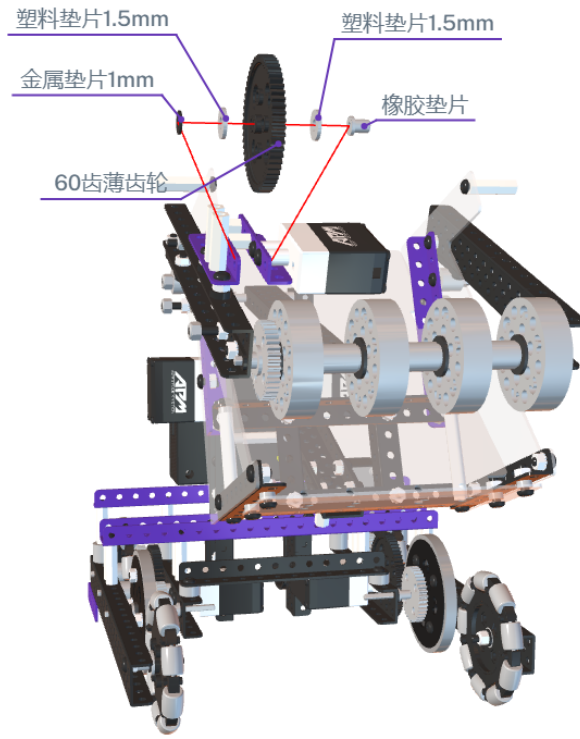

86

90

细轴4cm

APMX最新电池

100 - A Start point for your project - feel free to rename, reorder or delete