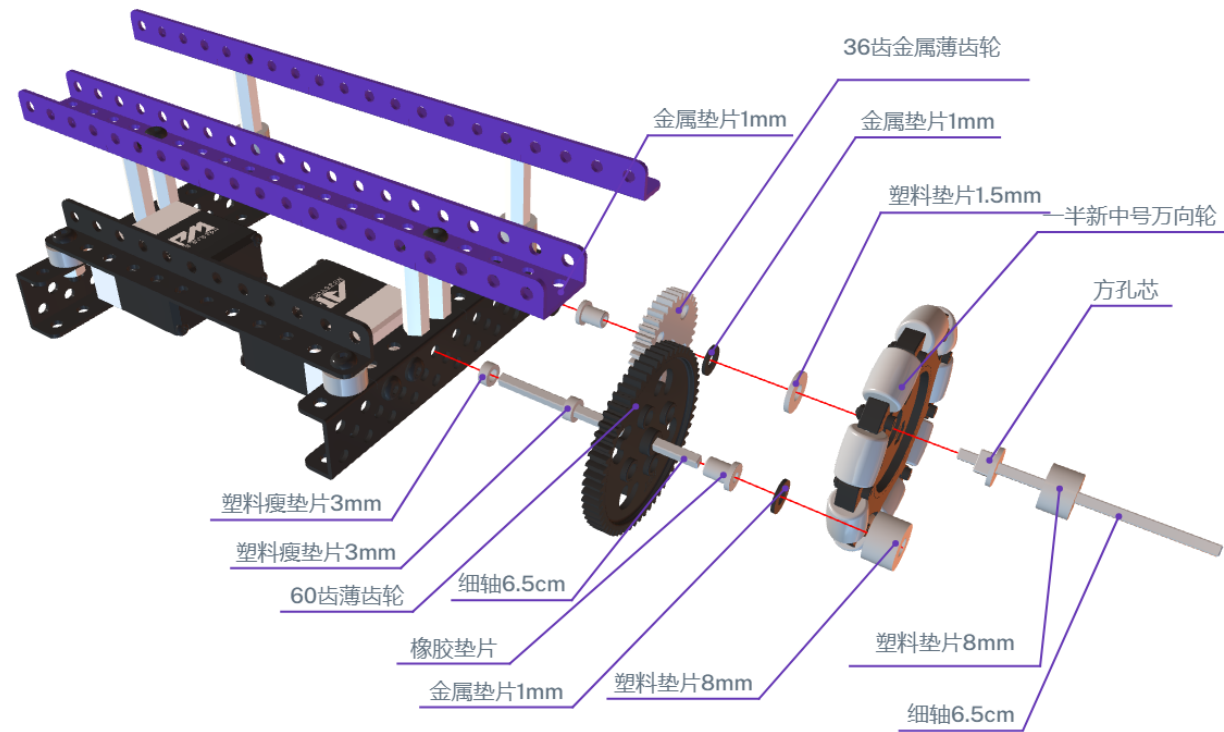

A white rectangular input field with a thin grey border. The number '2' is centered within the field. A small downward-pointing arrow is visible on the right side of the field.

A white rectangular input field with a thin grey border, containing the number '4' in the center. A small downward-pointing arrow is visible on the right side of the field.

6

A white rectangular input field with a thin grey border, containing the number '8'. A small downward-pointing arrow is visible on the right side of the field.

此步骤8mm粗垫片可以用4个2mm粗垫片代替

10

12

14

16

17

18

A white horizontal input field with a thin grey border. The number "20" is centered within the field. A small downward-pointing arrow is visible on the right side of the field.

22

24

26

28

A white rectangular input field with a thin border, containing the number '30' in the center. A small downward-pointing arrow is visible on the right side of the field.