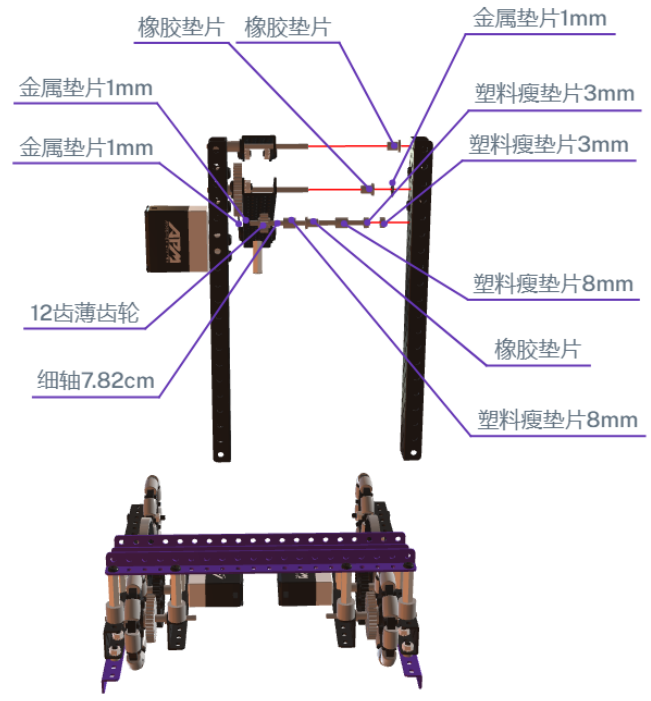

A white rectangular input field with a thin grey border. The number '2' is centered within the field. A small downward-pointing arrow is visible on the right side of the field.

A white rectangular input field with a thin grey border, containing the number '4' in the center. A small downward-pointing arrow is visible on the right side of the field.

18

A white horizontal input field with a thin grey border. The number "20" is centered within the field. A small downward-pointing arrow is visible on the right side of the field.

22

24

26

28

A white rectangular input field with a thin border, containing the number '30' in the center. A small downward-pointing arrow is visible on the right side of the field.

30

32

34

38

40

42

44

48

74

斜板安装前先撕掉透明板两侧的保护膜

星图计划基础  
方案斜板

75

斜板连接底板用扎带固定

M4防松螺母

80

M4防松螺母