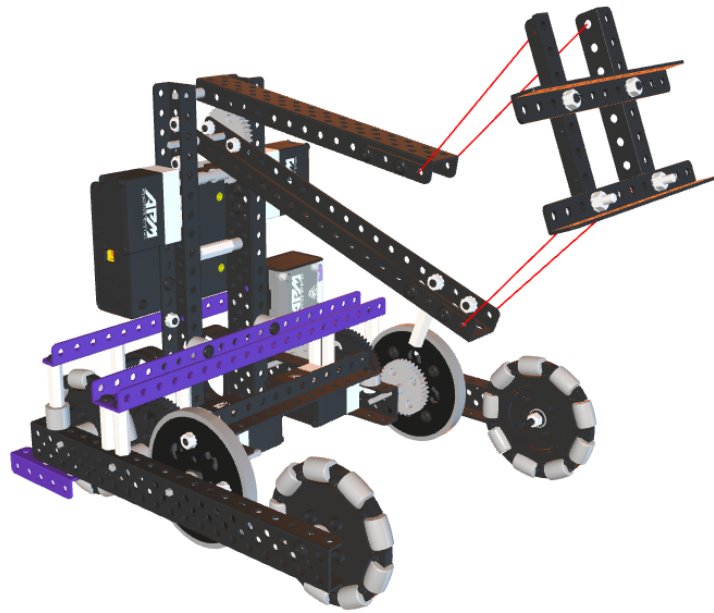

A white rectangular input field with a thin grey border. The number '2' is centered within the field. A small downward-pointing arrow is visible on the right side of the field.

A white rectangular input field with a thin grey border, containing the number '4' in the center. A small downward-pointing arrow is visible on the right side of the field.

49

50

60

64

66

68

70

72

74

斜板安装前先撕掉透明板两侧的保护膜

星图计划基础  
方案斜板

75

斜板连接底板用扎带固定

M4防松螺母

80

M4防松螺母