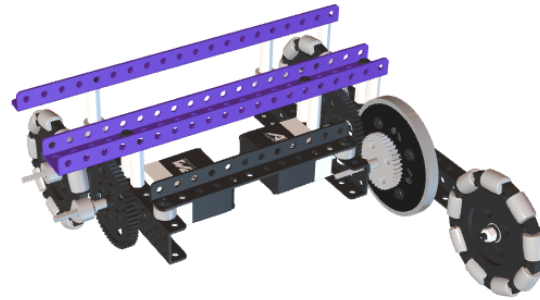

A white rectangular input field with a thin grey border. The number '2' is centered within the field. A small downward-pointing arrow is visible on the right side of the field.

A white rectangular input field with a thin grey border, containing the number '4' in the center. A small downward-pointing arrow is visible on the right side of the field.

6

A white rectangular input field with a thin grey border, containing the number '8'. A small downward-pointing arrow is visible on the right side of the field.

此步骤8mm粗垫片可以用4个2mm粗垫片代替

10

12

14

16

17

18

A white horizontal input field with a thin grey border. The number "20" is centered within the field. A small downward-pointing arrow is visible on the right side of the field.

22

24

26

28

A white rectangular input field with a thin border, containing the number '30' in the center. A small downward-pointing arrow is visible on the right side of the field.