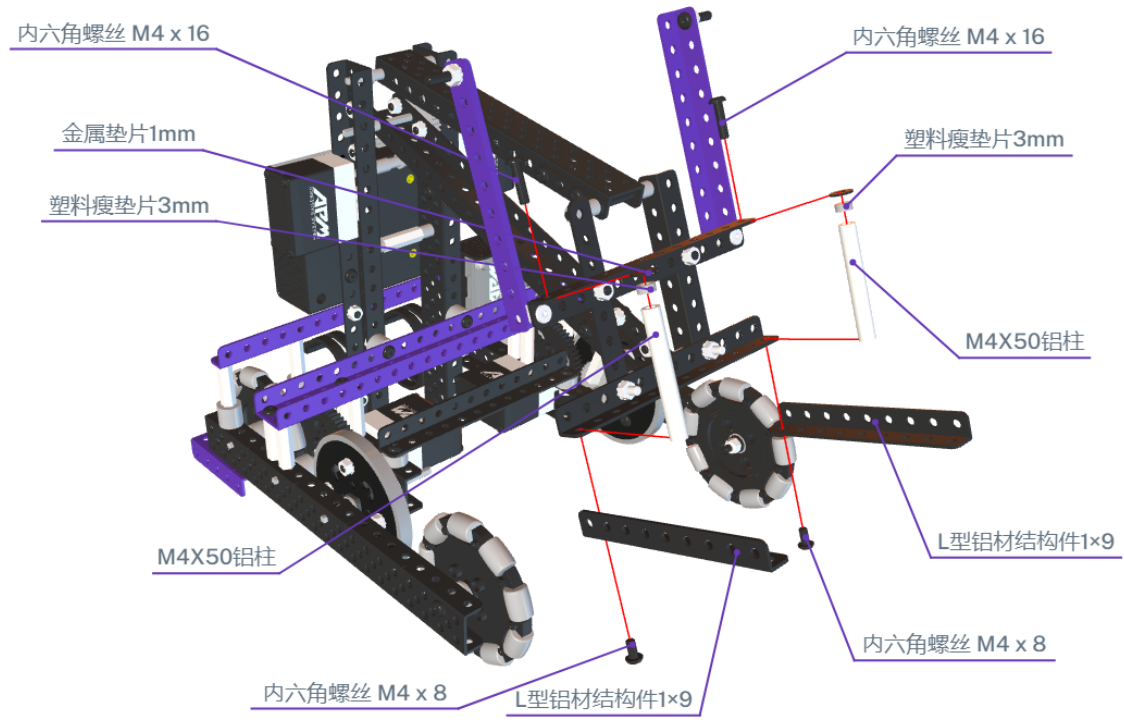

A white rectangular input field with a thin grey border. The number '2' is centered within the field. A small downward-pointing arrow is visible on the right side of the field.

A white rectangular input field with a thin grey border, containing the number '4' in the center. A small downward-pointing arrow is visible on the right side of the field.

49

50

60

64

66

68

70

72

74

斜板安装前先撕掉透明板两侧的保护膜

星图计划基础  
方案斜板

75

斜板连接底板用扎带固定

M4防松螺母

80

M4防松螺母