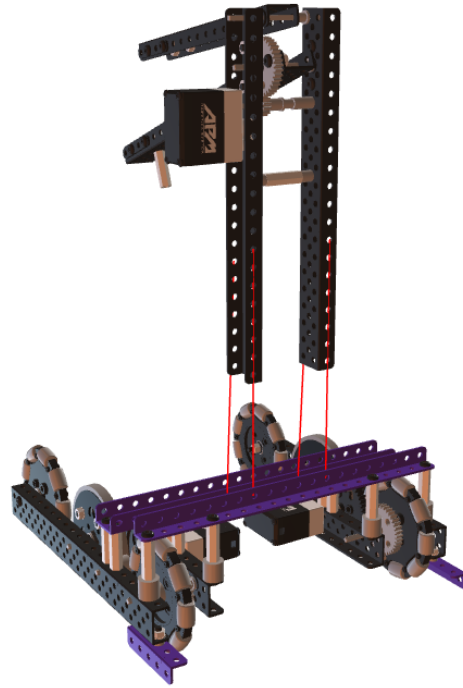

A white rectangular input field with a thin grey border. The number '2' is centered within the field. A small downward-pointing arrow is visible on the right side of the field.

A white rectangular input field with a thin grey border, containing the number '4' in the center. A small downward-pointing arrow is visible on the right side of the field.

6

A white rectangular input field with a thin grey border, containing the number '8'. A small downward-pointing arrow is visible on the right side of the field.

此步骤8mm粗垫片可以用4个2mm粗垫片代替

10

12

14

16

17

18

A white horizontal input field with a thin grey border. The number "20" is centered within the field. A small downward-pointing arrow is visible on the right side of the field.

22

24

26

28

A white rectangular input field with a thin border, containing the number '30' in the center. A small downward-pointing arrow is visible on the right side of the field.

30

32

34

38

40

42

44

48