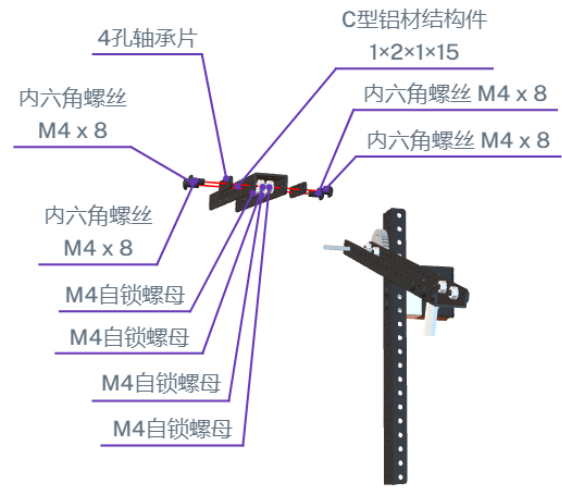

18

A white horizontal input field with a thin grey border. The number "20" is centered within the field. A small downward-pointing arrow is visible on the right side of the field.

22

24

26

28

A white rectangular input field with a thin border, containing the number '30' in the center. A small downward-pointing arrow is visible on the right side of the field.

30

32

34

38

40

42

44

48

49

50

60

64

66

68

70

72

74

斜板安装前先撕掉透明板两侧的保护膜

星图计划基础  
方案斜板

75

斜板连接底板用扎带固定

M4防松螺母

80

M4防松螺母