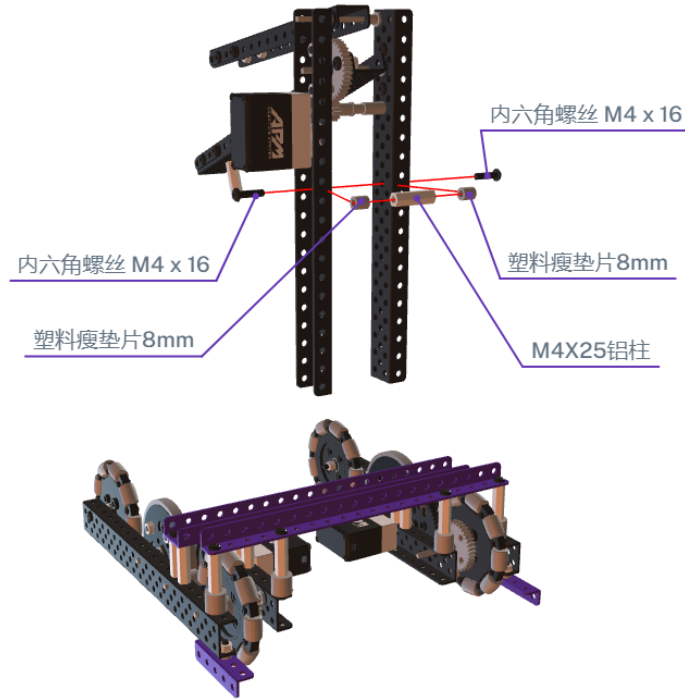

18

A white horizontal input field with a thin grey border. The number "20" is centered within the field. A small downward-pointing arrow is visible on the right side of the field.

22

24

26

28

A white rectangular input field with a thin border, containing the number '30' in the center. A small downward-pointing arrow is visible on the right side of the field.

30

32

34

38

40

42

44

48

49

50

60

64

66

68

70

72

74

斜板安装前先撕掉透明板两侧的保护膜

星图计划基础  
方案斜板

75

斜板连接底板用扎带固定

M4防松螺母

80

M4防松螺母