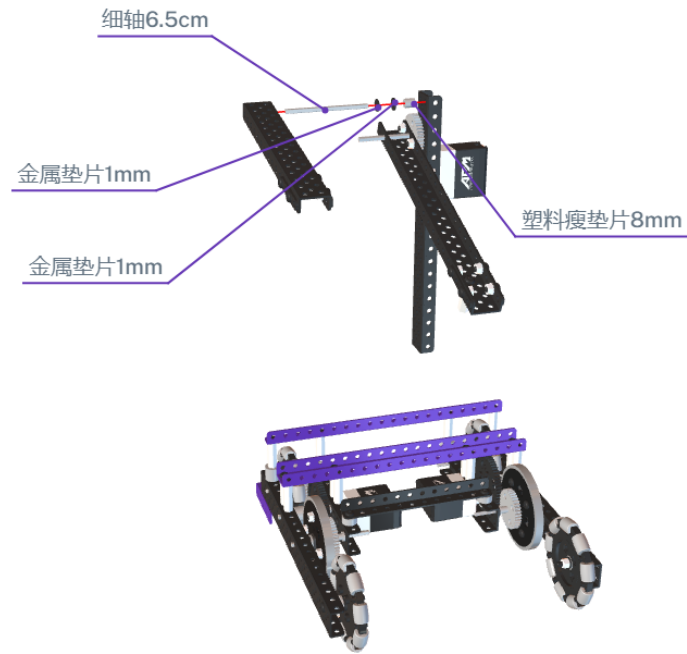

A white rectangular input field with a thin grey border. The number '2' is centered within the field. A small downward-pointing arrow is visible on the right side of the field.

A white rectangular input field with a thin grey border, containing the number '4' in the center. A small downward-pointing arrow is visible on the right side of the field.

18

A white horizontal input field with a thin grey border. The number "20" is centered within the field. A small downward-pointing arrow is visible on the right side of the field.

22

24

26

28

A white rectangular input field with a thin border, containing the number '30' in the center. A small downward-pointing arrow is visible on the right side of the field.

30

32

34

38

40

42

44

48

49

50

60

64

66

68

70

72