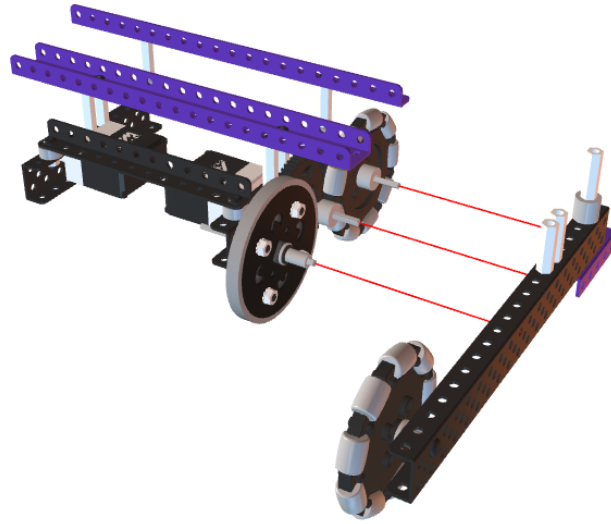

A white rectangular input field with a thin grey border. The number '2' is centered within the field. A small downward-pointing arrow is visible on the right side of the field.

A white rectangular input field with a thin grey border, containing the number '4' in the center. A small downward-pointing arrow is visible on the right side of the field.

6

A white rectangular input field with a thin grey border, containing the number '8'. A small downward-pointing arrow is visible on the right side of the field.

此步骤8mm粗垫片可以用4个2mm粗垫片代替

10

12

14

16

17

18

A white horizontal input field with a thin grey border. The number "20" is centered within the field. A small downward-pointing arrow is visible on the right side of the field.

22

24

26

28

A white rectangular input field with a thin border, containing the number '30' in the center. A small downward-pointing arrow is visible on the right side of the field.