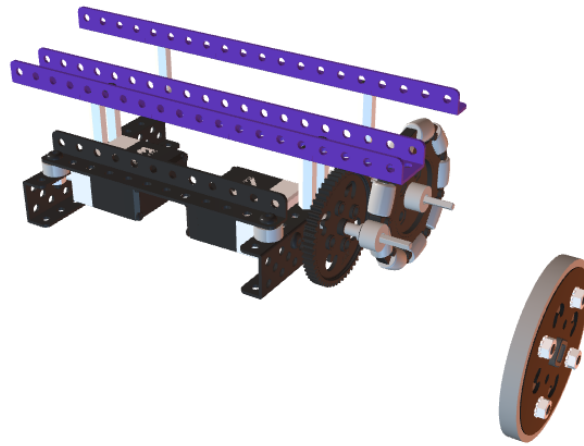

A white rectangular input field with a thin grey border. The number '2' is centered within the field. A small downward-pointing arrow is visible on the right side of the field.

A white rectangular input field with a thin grey border, containing the number '4' in the center. A small downward-pointing arrow is visible on the right side of the field.

6

A white rectangular input field with a thin grey border, containing the number '8'. A small downward-pointing arrow is visible on the right side of the field.

此步骤8mm粗垫片可以用4个2mm粗垫片代替

10

12

14

16

17

18

A white horizontal input field with a thin grey border. The number "20" is centered within the field. A small downward-pointing arrow is visible on the right side of the field.

22

24

26

28

A white rectangular input field with a thin border, containing the number '30' in the center. A small downward-pointing arrow is visible on the right side of the field.