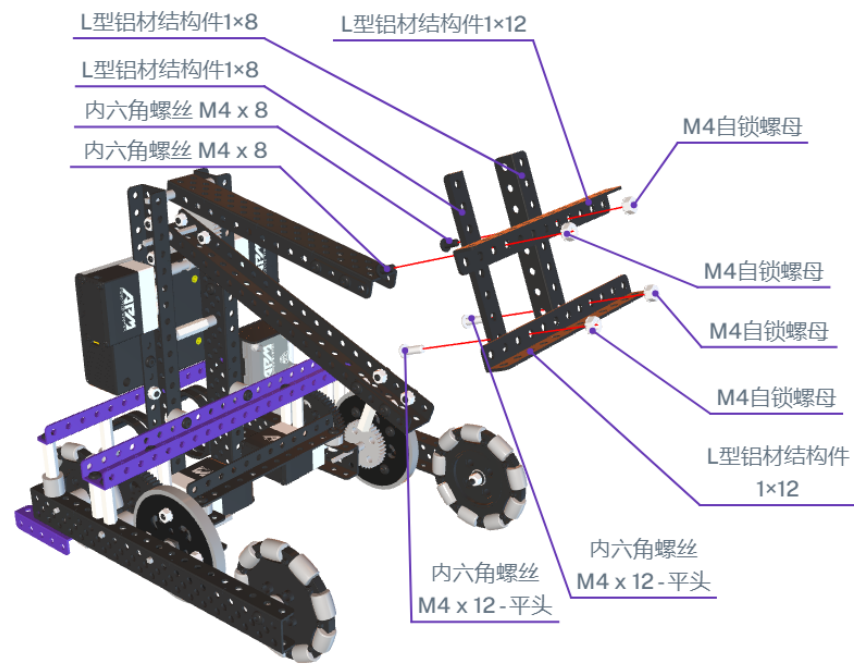

A white rectangular input field with a thin grey border. The number '2' is centered within the field. A small downward-pointing arrow is visible on the right side of the field.

A white rectangular input field with a thin grey border, containing the number '4' in the center. A small downward-pointing arrow is visible on the right side of the field.

30

32

34

38

40

42

44

48

49

50

60

64

66

68

70

72

74

斜板安装前先撕掉透明板两侧的保护膜

星图计划基础  
方案斜板

75

斜板连接底板用扎带固定

M4防松螺母

80

M4防松螺母