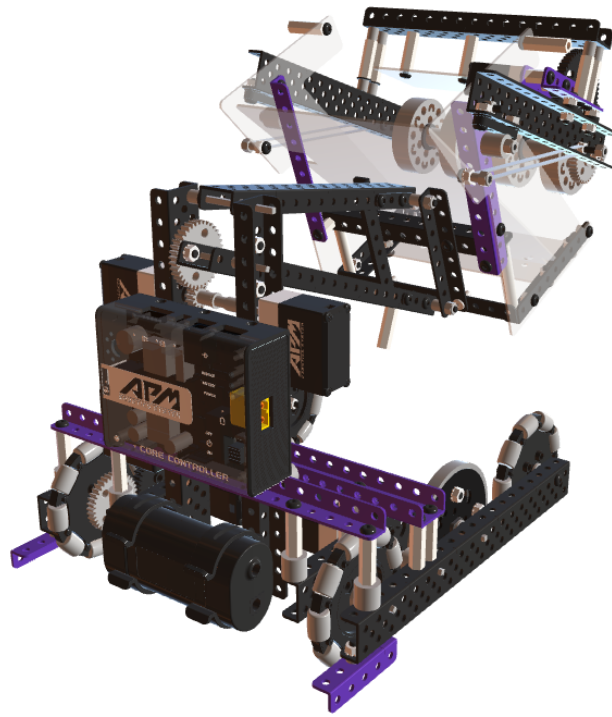

86

90

细轴4cm

APMX最新电池

100 - A Start point for your project - feel free to rename, reorder or delete