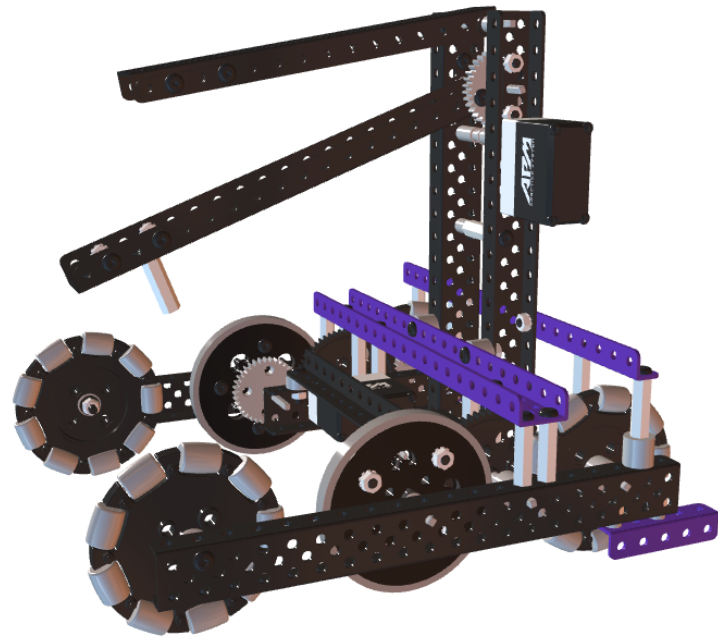

A white rectangular input field with a thin grey border. The number '2' is centered within the field. A small downward-pointing arrow is visible on the right side of the field.

A white rectangular input field with a thin grey border, containing the number '4' in the center. A small downward-pointing arrow is visible on the right side of the field.

49

50

60

64

66

68

70

72

74

斜板安装前先撕掉透明板两侧的保护膜

星图计划基础  
方案斜板

75

斜板连接底板用扎带固定

M4防松螺母

80

M4防松螺母