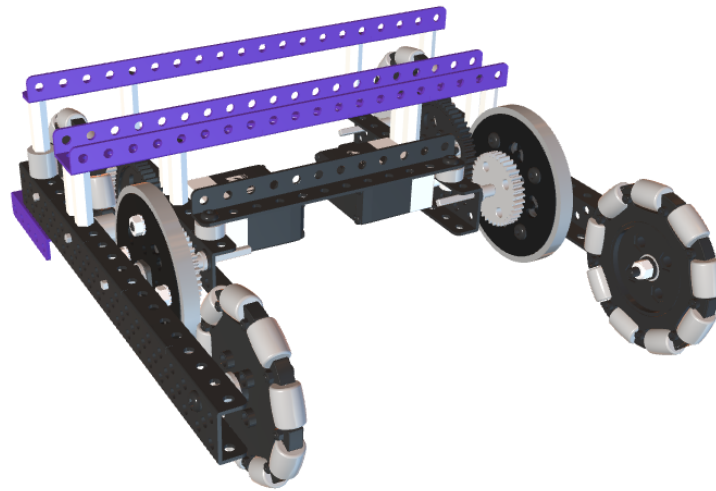

A white rectangular input field with a thin grey border. The number '2' is centered within the field. A small downward-pointing arrow is visible on the right side of the field.

A white rectangular input field with a thin grey border, containing the number '4' in the center. A small downward-pointing arrow is visible on the right side of the field.

6

A white rectangular input field with a thin grey border, containing the number '8'. A small downward-pointing arrow is visible on the right side of the field.

此步骤8mm粗垫片可以用4个2mm粗垫片代替

10

12

14

16

17

18

A white horizontal input field with a thin grey border. The number "20" is centered within the field. A small downward-pointing arrow is visible on the right side of the field.

22

24

26

28

A white rectangular input field with a thin border, containing the number '30' in the center. A small downward-pointing arrow is visible on the right side of the field.

30

32

34

38

40

42

44

48