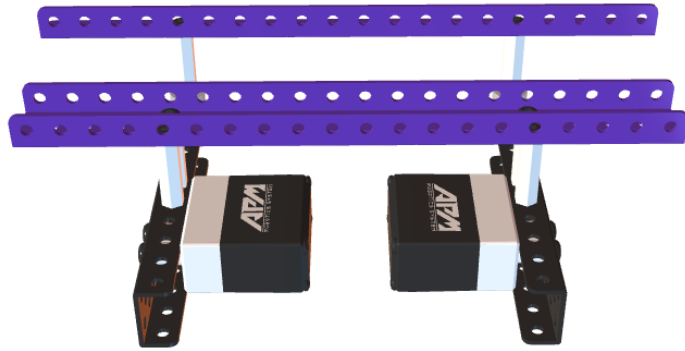

A white rectangular input field with a thin grey border. The number '2' is centered within the field. A small downward-pointing arrow is visible on the right side of the field.

A white rectangular input field with a thin grey border, containing the number '4' in the center. A small downward-pointing arrow is visible on the right side of the field.

6

A white rectangular input field with a thin grey border, containing the number '8'. A small downward-pointing arrow is visible on the right side of the field.

此步骤8mm粗垫片可以用4个2mm粗垫片代替

10

12

14

16

17

18

A white horizontal input field with a thin grey border. The number "20" is centered within the field. A small downward-pointing arrow is visible on the right side of the field.

22

24

26

28

A white rectangular input field with a thin border, containing the number '30' in the center. A small downward-pointing arrow is visible on the right side of the field.